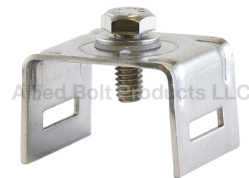

Buckles

Stainless Steel Buckle

STAINLESS STEEL BUCKLE TYPE 201

PART#	DESCRIPTION	PKG QTY	CTN QTY	CTN WT.
2425	1/4" STAINLESS STEEL BUCKLE TYPE 201	100	1	3
2426	3/8" STAINLESS STEEL BUCKLE TYPE 201	100	1	1
2427	1/2" STAINLESS STEEL BUCKLE TYPE 201	100	8	17
2428	5/8" STAINLESS STEEL BUCKLE TYPE 201	100	1	2
2429	3/4" STAINLESS STEEL BUCKLE TYPE 201	100	4	16

Giant Buckle

GIANT BUCKLE

PART#	DESCRIPTION	PKG QTY	CTN QTY	CTN WT.
2410	3/4" GIANT BUCKLE	25	4	8
2411	1" GIANT BUCKLE	25	4	10
2412	1-1/4" GIANT BUCKLE	25	4	32

Banding Brackets

BANDING MOUNTING BRACKET

BANDING MOUNTING BRACKET

PART#	DESCRIPTION	PKG QTY	CTN QTY	CTN WT.
860	BANDING MOUNTING BRACKET	4	1	31

One Bolt Straight Leg Bracket

PART#	DESCRIPTION	PKG QTY	CTN QTY	CTN WT.
2413	ONE BOLT STRAIGHT LEG BRACKET	50	1	37

One Bolt Flared Leg Bracket

PART#	DESCRIPTION	PKG QTY	CTN QTY	CTN WT.
2414	ONE BOLT FLARED LEG BRACKET	50	1	8

Aluminum Mounting Plate

1-1/2" ALUM. MOUNTING PLATE WITH BOLT

PART#	DESCRIPTION	PKG QTY	CTN QTY	CTN WT.
2400	1-1/2" X 4-3/4" ALUM. MOUNTING PLATE WITH 5/8-11 X 2" BOLT	25	1	15
2401	1-1/2" X 5-1/4" ALUM. MOUNTING PLATE WITH 5/8-11 X 2" BOLT	25	1	22
2402	1-1/2" X 5-1/4" ALUM. MOUNTING PLATE WITH 5/8-11 X 3" BOLT	25	1	25