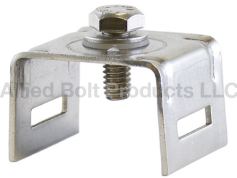

**Buckles**

**Stainless Steel Buckle**

**STAINLESS STEEL BUCKLE TYPE 201**

PART#	DESCRIPTION	PKG QTY	CTN QTY	CTN WT.
2425	1/4" STAINLESS STEEL BUCKLE TYPE 201	100	1	3
2426	3/8" STAINLESS STEEL BUCKLE TYPE 201	100	1	1
2427	1/2" STAINLESS STEEL BUCKLE TYPE 201	100	8	17
2428	5/8" STAINLESS STEEL BUCKLE TYPE 201	100	1	2
2429	3/4" STAINLESS STEEL BUCKLE TYPE 201	100	4	16

**Giant Buckle**

**GIANT BUCKLE**

PART#	DESCRIPTION	PKG QTY	CTN QTY	CTN WT.
2410	3/4" GIANT BUCKLE	25	4	8
2411	1" GIANT BUCKLE	25	4	10
2412	1-1/4" GIANT BUCKLE	25	4	32

**Banding Brackets**

**BANDING MOUNTING BRACKET**

**BANDING MOUNTING BRACKET**

PART#	DESCRIPTION	PKG QTY	CTN QTY	CTN WT.
860	BANDING MOUNTING BRACKET	4	1	31

**One Bolt Straight Leg Bracket**

PART#	DESCRIPTION	PKG QTY	CTN QTY	CTN WT.
2413	ONE BOLT STRAIGHT LEG BRACKET	50	1	37

**One Bolt Flared Leg Bracket**

PART#	DESCRIPTION	PKG QTY	CTN QTY	CTN WT.
2414	ONE BOLT FLARED LEG BRACKET	50	1	8

**Aluminum Mounting Plate**

**1-1/2" ALUM. MOUNTING PLATE WITH BOLT**

PART#	DESCRIPTION	PKG QTY	CTN QTY	CTN WT.
2400	1-1/2" X 4-3/4" ALUM. MOUNTING PLATE WITH 5/8-11 X 2" BOLT	25	1	15
2401	1-1/2" X 5-1/4" ALUM. MOUNTING PLATE WITH 5/8-11 X 2" BOLT	25	1	22
2402	1-1/2" X 5-1/4" ALUM. MOUNTING PLATE WITH 5/8-11 X 3" BOLT	25	1	25