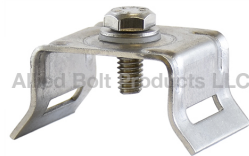

**Giant Buckle**

**GIANT BUCKLE**

PART#	DESCRIPTION	PKG QTY	CTN QTY	CTN WT.
2410	3/4" GIANT BUCKLE	25	4	8
2411	1" GIANT BUCKLE	25	4	10
2412	1-1/4" GIANT BUCKLE	25	4	32

**Banding Brackets**

**BANDING MOUNTING BRACKET**

**BANDING MOUNTING BRACKET**

PART#	DESCRIPTION	PKG QTY	CTN QTY	CTN WT.
860	BANDING MOUNTING BRACKET	4	1	31

**One Bolt Straight Leg Bracket**

PART#	DESCRIPTION	PKG QTY	CTN QTY	CTN WT.
2413	ONE BOLT STRAIGHT LEG BRACKET	50	1	37

**One Bolt Flared Leg Bracket**

PART#	DESCRIPTION	PKG QTY	CTN QTY	CTN WT.
2414	ONE BOLT FLARED LEG BRACKET	50	1	8

**Aluminum Mounting Plate**

**1-1/2" ALUM. MOUNTING PLATE WITH BOLT**

PART#	DESCRIPTION	PKG QTY	CTN QTY	CTN WT.
2400	1-1/2" X 4-3/4" ALUM. MOUNTING PLATE WITH 5/8-11 X 2" BOLT	25	1	15
2401	1-1/2" X 5-1/4" ALUM. MOUNTING PLATE WITH 5/8-11 X 2" BOLT	25	1	22
2402	1-1/2" X 5-1/4" ALUM. MOUNTING PLATE WITH 5/8-11 X 3" BOLT	25	1	25