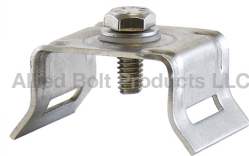

Buckles

Stainless Steel Buckle

STAINLESS STEEL BUCKLE TYPE 201

PART#	DESCRIPTION	PKG QTY	CTN QTY	CTN WT.
2425	1/4" STAINLESS STEEL BUCKLE TYPE 201	100	1	3
2426	3/8" STAINLESS STEEL BUCKLE TYPE 201	100	1	1
2427	1/2" STAINLESS STEEL BUCKLE TYPE 201	100	8	17
2428	5/8" STAINLESS STEEL BUCKLE TYPE 201	100	1	2
2429	3/4" STAINLESS STEEL BUCKLE TYPE 201	100	4	16

Giant Buckle

GIANT BUCKLE

PART#	DESCRIPTION	PKG QTY	CTN QTY	CTN WT.
2410	3/4" GIANT BUCKLE	25	4	8
2411	1" GIANT BUCKLE	25	4	10
2412	1-1/4" GIANT BUCKLE	25	4	32

Banding Brackets

BANDING MOUNTING BRACKET

BANDING MOUNTING BRACKET

PART#	DESCRIPTION	PKG QTY	CTN QTY	CTN WT.
860	BANDING MOUNTING BRACKET	4	1	31

One Bolt Straight Leg Bracket

PART#	DESCRIPTION	PKG QTY	CTN QTY	CTN WT.
2413	ONE BOLT STRAIGHT LEG BRACKET	50	1	37

One Bolt Flared Leg Bracket

PART#	DESCRIPTION	PKG QTY	CTN QTY	CTN WT.
2414	ONE BOLT FLARED LEG BRACKET	50	1	8

Aluminum Mounting Plate

1-1/2" ALUM. MOUNTING PLATE WITH BOLT

PART#	DESCRIPTION	PKG QTY	CTN QTY	CTN WT.
2400	1-1/2" X 4-3/4" ALUM. MOUNTING PLATE WITH 5/8-11 X 2" BOLT	25	1	15
2401	1-1/2" X 5-1/4" ALUM. MOUNTING PLATE WITH 5/8-11 X 2" BOLT	25	1	22
2402	1-1/2" X 5-1/4" ALUM. MOUNTING PLATE WITH 5/8-11 X 3" BOLT	25	1	25