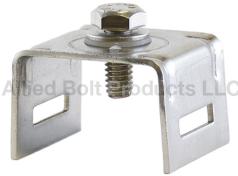

Buckles

Stainless Steel Buckle

STAINLESS STEEL BUCKLE TYPE 201

PART#	DESCRIPTION	PKG QTY	CTN QTY	CTN WT.
2425	1/4" STAINLESS STEEL BUCKLE TYPE 201	100	1	3
2426	3/8" STAINLESS STEEL BUCKLE TYPE 201	100	1	1
2427	1/2" STAINLESS STEEL BUCKLE TYPE 201	100	8	17
2428	5/8" STAINLESS STEEL BUCKLE TYPE 201	100	1	2
2429	3/4" STAINLESS STEEL BUCKLE TYPE 201	100	4	16

Giant Buckle

GIANT BUCKLE

PART#	DESCRIPTION	PKG QTY	CTN QTY	CTN WT.
2410	3/4" GIANT BUCKLE	25	4	8
2411	1" GIANT BUCKLE	25	4	10
2412	1-1/4" GIANT BUCKLE	25	1	32

Banding Brackets

BANDING MOUNTING BRACKET

BANDING MOUNTING BRACKET

PART#	DESCRIPTION	PKG QTY	CTN QTY	CTN WT.
860	BANDING MOUNTING BRACKET	4	1	31

One Bolt Straight Leg Bracket

PART#	DESCRIPTION	PKG QTY	CTN QTY	CTN WT.
2413	ONE BOLT STRAIGHT LEG BRACKET	50	1	37

One Bolt Flared Leg Bracket

PART#	DESCRIPTION	PKG QTY	CTN QTY	CTN WT.
2414	ONE BOLT FLARED LEG BRACKET	50	1	8

Aluminum Mounting Plate

1-1/2" ALUM. MOUNTING PLATE WITH BOLT

PART#	DESCRIPTION	PKG QTY	CTN QTY	CTN WT.
2400	1-1/2" X 4-3/4" ALUM. MOUNTING PLATE WITH 5/8-11 X 2" BOLT	25	1	15
2401	1-1/2" X 5-1/4" ALUM. MOUNTING PLATE WITH 5/8-11 X 2" BOLT	25	1	22
2402	1-1/2" X 5-1/4" ALUM. MOUNTING PLATE WITH 5/8-11 X 3" BOLT	25	1	25