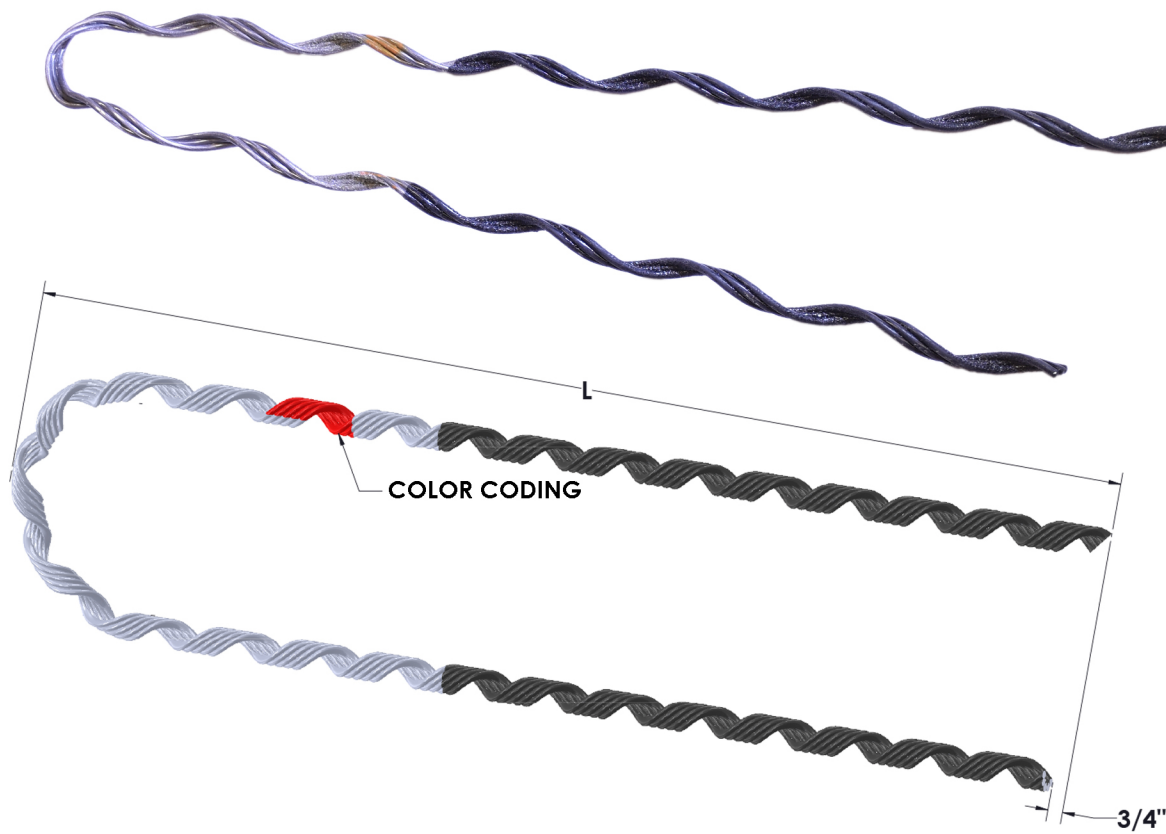

ADSS LITE DEAD-END FOR FIBER CABLE

Product Details

- Aluminum Dead-Ends help provide support for various sizes of round ADSS fiber cables without damage.
- Designed for up to 300' spans or a maximum load of 850 lbs.

Part #	Length	Cable Range	Color	Carton Qty	Carton Weight (lbs.)
AB85001	28"	.374 - .414	RED	40	23
AB85002	31"	.415 - .459	ORANGE	25	20
AB85003	33"	.460 - .505	GREEN	25	33
AB85004	37"	.506 - .557	PINK	25	37
AB85005	42"	.558 - .615	YELLOW	15	42
AB85006	45"	.616 - .680	BLUE	15	45
AB85007	49"	.681 - .750	BROWN	15	49