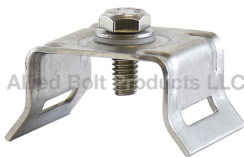

1-1/4" Pole Band Kit

PART#	DESCRIPTION	PKG QTY	CTN QTY	CTN WT.
2440	1-1/4" STAINLESS STEEL BANDING CLAMP KIT WITH 36" BAND AND MOUNTING PLATE	1	1	0
2441	1-1/4" STAINLESS STEEL BANDING CLAMP KIT WITH 48" BAND AND MOUNTING PLATE	1	1	0
2442	1-1/4" STAINLESS STEEL BANDING CLAMP KIT WITH 60" BAND AND MOUNTING PLATE	0	0	0
2443	1-1/4" STAINLESS STEEL BANDING CLAMP KIT WITH 72" BAND AND MOUNTING PLATE	1	1	0
2444	1-1/4" STAINLESS STEEL BANDING CLAMP KIT WITH 80" BAND AND MOUNTING PLATE	1	1	0

Buckles

Stainless Steel Buckle

STAINLESS STEEL BUCKLE TYPE 201

PART#	DESCRIPTION	PKG QTY	CTN QTY	CTN WT.
2425	1/4" STAINLESS STEEL BUCKLE TYPE 201	100	1	3
2426	3/8" STAINLESS STEEL BUCKLE TYPE 201	100	1	1
2427	1/2" STAINLESS STEEL BUCKLE TYPE 201	100	8	17
2428	5/8" STAINLESS STEEL BUCKLE TYPE 201	100	1	2
2429	3/4" STAINLESS STEEL BUCKLE TYPE 201	100	4	16

Giant Buckle

GIANT BUCKLE

PART#	DESCRIPTION	PKG QTY	CTN QTY	CTN WT.
2410	3/4" GIANT BUCKLE	25	4	8
2411	1" GIANT BUCKLE	25	4	10
2412	1-1/4" GIANT BUCKLE	25	4	32

Banding Brackets

One Bolt Straight Leg Bracket

PART#	DESCRIPTION	PKG QTY	CTN QTY	CTN WT.
2413	ONE BOLT STRAIGHT LEG BRACKET	50	1	37

One Bolt Flared Leg Bracket

PART#	DESCRIPTION	PKG QTY	CTN QTY	CTN WT.
2414	ONE BOLT FLARED LEG BRACKET	50	1	8

Aluminum Mounting Plate