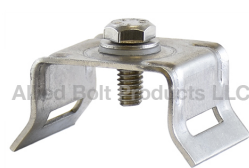

**Giant Buckle**

**GIANT BUCKLE**

PART#	DESCRIPTION	PKG QTY	CTN QTY	CTN WT.
2410	3/4" GIANT BUCKLE	25	4	8
2411	1" GIANT BUCKLE	25	4	10
2412	1-1/4" GIANT BUCKLE	25	4	32

**Banding Brackets**

**BANDING MOUNTING BRACKET**

**BANDING MOUNTING BRACKET**

PART#	DESCRIPTION	PKG QTY	CTN QTY	CTN WT.
860	BANDING MOUNTING BRACKET	4	1	31

**One Bolt Straight Leg Bracket**

PART#	DESCRIPTION	PKG QTY	CTN QTY	CTN WT.
2413	ONE BOLT STRAIGHT LEG BRACKET	50	1	37

**One Bolt Flared Leg Bracket**

PART#	DESCRIPTION	PKG QTY	CTN QTY	CTN WT.
2414	ONE BOLT FLARED LEG BRACKET	50	1	8

**Aluminum Mounting Plate**

**1-1/2" ALUM. MOUNTING PLATE WITH BOLT**

PART#	DESCRIPTION	PKG QTY	CTN QTY	CTN WT.
2400	1-1/2" X 4-3/4" ALUM. MOUNTING PLATE WITH 5/8-11 X 2" BOLT	25	1	15
2401	1-1/2" X 5-1/4" ALUM. MOUNTING PLATE WITH 5/8-11 X 2" BOLT	25	1	22
2402	1-1/2" X 5-1/4" ALUM. MOUNTING PLATE WITH 5/8-11 X 3" BOLT	25	1	25