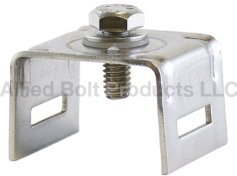

1-1/4" Pole Band Kit

PART#	DESCRIPTION	PKG QTY	CTN QTY	CTN WT.
2440	1-1/4" STAINLESS STEEL BANDING CLAMP KIT WITH 36" BAND AND MOUNTING PLATE	1	1	0
2441	1-1/4" STAINLESS STEEL BANDING CLAMP KIT WITH 48" BAND AND MOUNTING PLATE	1	1	0
2442	1-1/4" STAINLESS STEEL BANDING CLAMP KIT WITH 60" BAND AND MOUNTING PLATE	0	0	0
2443	1-1/4" STAINLESS STEEL BANDING CLAMP KIT WITH 72" BAND AND MOUNTING PLATE	1	1	0
2444	1-1/4" STAINLESS STEEL BANDING CLAMP KIT WITH 80" BAND AND MOUNTING PLATE	1	1	0

Buckles

Stainless Steel Buckle

STAINLESS STEEL BUCKLE TYPE 201

PART#	DESCRIPTION	PKG QTY	CTN QTY	CTN WT.
2425	1/4" STAINLESS STEEL BUCKLE TYPE 201	100	1	3
2426	3/8" STAINLESS STEEL BUCKLE TYPE 201	100	1	1
2427	1/2" STAINLESS STEEL BUCKLE TYPE 201	100	8	17
2428	5/8" STAINLESS STEEL BUCKLE TYPE 201	100	1	2
2429	3/4" STAINLESS STEEL BUCKLE TYPE 201	100	4	16

Giant Buckle

GIANT BUCKLE

PART#	DESCRIPTION	PKG QTY	CTN QTY	CTN WT.
2410	3/4" GIANT BUCKLE	25	4	8
2411	1" GIANT BUCKLE	25	4	10
2412	1-1/4" GIANT BUCKLE	25	4	32

Banding Brackets

One Bolt Straight Leg Bracket

PART#	DESCRIPTION	PKG QTY	CTN QTY	CTN WT.
2413	ONE BOLT STRAIGHT LEG BRACKET	50	1	37

One Bolt Flared Leg Bracket

PART#	DESCRIPTION	PKG QTY	CTN QTY	CTN WT.
2414	ONE BOLT FLARED LEG BRACKET	50	1	8

Aluminum Mounting Plate