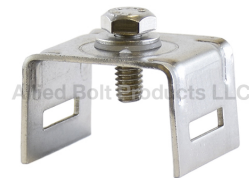

**Buckles**

**Stainless Steel Buckle**

**STAINLESS STEEL BUCKLE TYPE 201**

PART#	DESCRIPTION	PKG QTY	CTN QTY	CTN WT.
2425	1/4" STAINLESS STEEL BUCKLE TYPE 201	100	1	3
2426	3/8" STAINLESS STEEL BUCKLE TYPE 201	100	1	1
2427	1/2" STAINLESS STEEL BUCKLE TYPE 201	100	8	17
2428	5/8" STAINLESS STEEL BUCKLE TYPE 201	100	1	2
2429	3/4" STAINLESS STEEL BUCKLE TYPE 201	100	4	16

**Giant Buckle**

**GIANT BUCKLE**

PART#	DESCRIPTION	PKG QTY	CTN QTY	CTN WT.
2410	3/4" GIANT BUCKLE	25	4	8
2411	1" GIANT BUCKLE	25	4	10
2412	1-1/4" GIANT BUCKLE	25	4	32

**Banding Brackets**

**BANDING MOUNTING BRACKET**

**BANDING MOUNTING BRACKET**

PART#	DESCRIPTION	PKG QTY	CTN QTY	CTN WT.
860	BANDING MOUNTING BRACKET	4	1	31

**One Bolt Straight Leg Bracket**

PART#	DESCRIPTION	PKG QTY	CTN QTY	CTN WT.
2413	ONE BOLT STRAIGHT LEG BRACKET	50	1	37

**One Bolt Flared Leg Bracket**

PART#	DESCRIPTION	PKG QTY	CTN QTY	CTN WT.
2414	ONE BOLT FLARED LEG BRACKET	50	1	8

**Aluminum Mounting Plate**

**1-1/2" ALUM. MOUNTING PLATE WITH BOLT**

PART#	DESCRIPTION	PKG QTY	CTN QTY	CTN WT.
2400	1-1/2" X 4-3/4" ALUM. MOUNTING PLATE WITH 5/8-11 X 2" BOLT	25	1	15
2401	1-1/2" X 5-1/4" ALUM. MOUNTING PLATE WITH 5/8-11 X 2" BOLT	25	1	22
2402	1-1/2" X 5-1/4" ALUM. MOUNTING PLATE WITH 5/8-11 X 3" BOLT	25	1	25