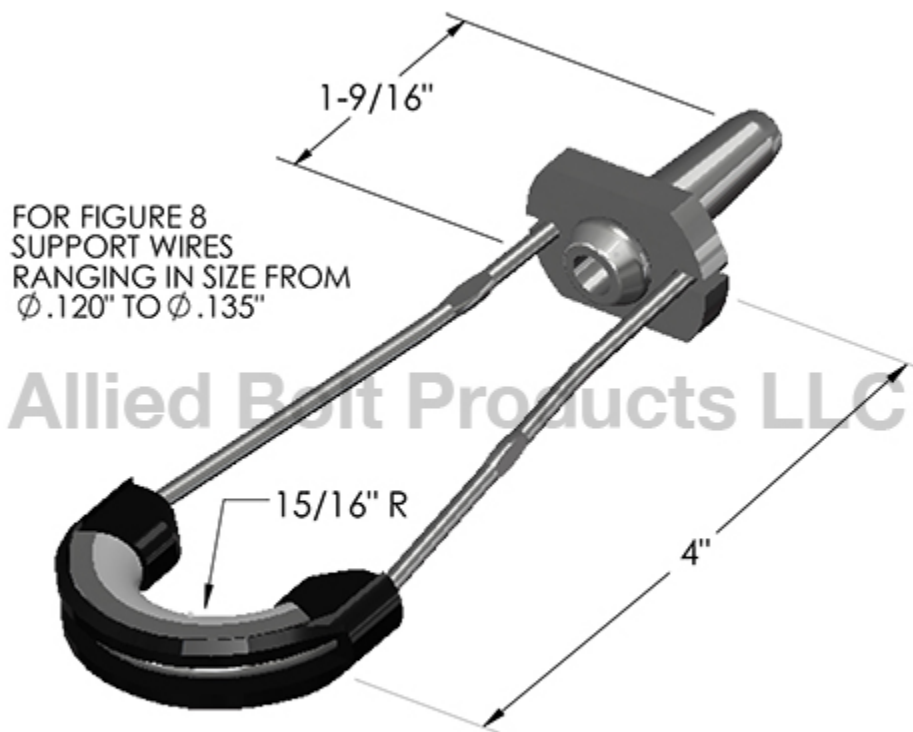

Allied Bolt Products LLC

- High-strength protective sleeve provided to prevent abrasion on Tail Wire.
- Used as a deadend support for Figure 8 Cable.
- The minimum holding strength is 90% of the rated breaking strength of the support wire.

#AB505200

AB5052 00	0.120" - 0.135" SUPPORT WIRE DEADEND WITH PROTECTIVE DEVICE ON TAIL WIRE	50	1	5
--------------	--	----	---	---

February 07, 2025