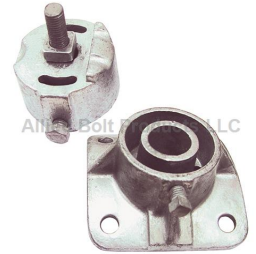

**Guy Hook Attachments**

**SIDEWALK GUYING FIXTURE**

**SIDEWALK GUY FIXTURE FOR 2" PIPE**

PART#	DESCRIPTION	PKG QTY	CTN QTY	CTN WT.
1429	POLE PLATE AND END FITTING FOR 2" PIPE KIT	1	1	5
1436	POLE PLATE FOR SIDEWALK GUYING FIXTURE FOR 2" PIPE	5	1	25
1437	END FITTING FOR SIDEWALK GUYING FIXTURE FOR 2" PIPE	5	1	15

**SIDEWALK GUY FIXTURE FOR 2-1/2" PIPE**

PART#	DESCRIPTION	PKG QTY	CTN QTY	CTN WT.
1450	POLE PLATE AND END FITTING FOR 2-1/2" PIPE KIT	1	1	5
1420	POLE PLATE FOR SIDEWALK GUYING FIXTURE FOR 2-1/2" PIPE	5	1	30
1421	END FITTING FOR SIDEWALK GUY FIXTURE FOR 2-1/2" PIPE	5	1	16

**TRIPLE SIDEWALK END FITTING FOR 2-1/2" PIPE**

PART#	DESCRIPTION	PKG QTY	CTN QTY	CTN WT.
1438	TRIPLE SIDEWALK END FITTING FOR 2-1/2" PIPE	5	1	39