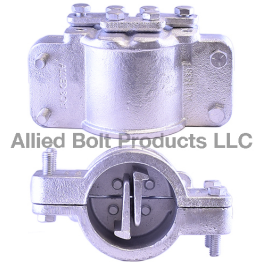

**Guy Hook Attachments**

**SIDEWALK GUYING FIXTURE**

**SIDEWALK GUY FIXTURE FOR 2" PIPE**

PART#	DESCRIPTION	PKG QTY	CTN QTY	CTN WT.
1429	POLE PLATE AND END FITTING FOR 2" PIPE KIT	1	1	5
1436	POLE PLATE FOR SIDEWALK GUYING FIXTURE FOR 2" PIPE	5	1	25
1437	END FITTING FOR SIDEWALK GUYING FIXTURE FOR 2" PIPE	5	1	15

**SIDEWALK GUY FIXTURE FOR 2-1/2" PIPE**

PART#	DESCRIPTION	PKG QTY	CTN QTY	CTN WT.
1450	POLE PLATE AND END FITTING FOR 2-1/2" PIPE KIT	1	1	5
1420	POLE PLATE FOR SIDEWALK GUYING FIXTURE FOR 2-1/2" PIPE	5	1	30
1421	END FITTING FOR SIDEWALK GUY FIXTURE FOR 2-1/2" PIPE	5	1	16

**TRIPLE SIDEWALK END FITTING FOR 2-1/2" PIPE**

PART#	DESCRIPTION	PKG QTY	CTN QTY	CTN WT.
1438	TRIPLE SIDEWALK END FITTING FOR 2-1/2" PIPE	5	1	39