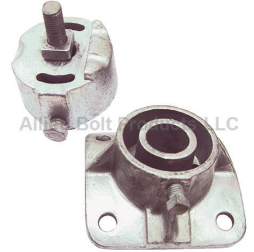

Guy Hook Attachments

SIDEWALK GUYING FIXTURE

SIDEWALK GUY FIXTURE FOR 2" PIPE

PART#	DESCRIPTION	PKG QTY	CTN QTY	CTN WT.
1429	POLE PLATE AND END FITTING FOR 2" PIPE KIT	1	1	5
1436	POLE PLATE FOR SIDEWALK GUYING FIXTURE FOR 2" PIPE	5	1	25
1437	END FITTING FOR SIDEWALK GUYING FIXTURE FOR 2" PIPE	5	1	15

SIDEWALK GUY FIXTURE FOR 2-1/2" PIPE

PART#	DESCRIPTION	PKG QTY	CTN QTY	CTN WT.
1450	POLE PLATE AND END FITTING FOR 2-1/2" PIPE KIT	1	1	5
1420	POLE PLATE FOR SIDEWALK GUYING FIXTURE FOR 2-1/2" PIPE	5	1	30
1421	END FITTING FOR SIDEWALK GUY FIXTURE FOR 2-1/2" PIPE	5	1	16