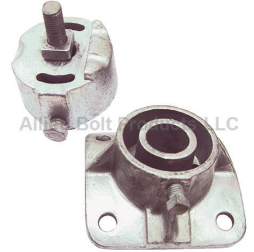

*Guy Hook Attachments*

**SIDEWALK GUYING FIXTURE**

**SIDEWALK GUY FIXTURE FOR 2" PIPE**

PART#	DESCRIPTION	PKG QTY	CTN QTY	CTN WT.
1429	POLE PLATE AND END FITTING FOR 2" PIPE KIT	1	1	5
1436	POLE PLATE FOR SIDEWALK GUYING FIXTURE FOR 2" PIPE	5	1	25
1437	END FITTING FOR SIDEWALK GUYING FIXTURE FOR 2" PIPE	5	1	15

**SIDEWALK GUY FIXTURE FOR 2-1/2" PIPE**

PART#	DESCRIPTION	PKG QTY	CTN QTY	CTN WT.
1450	POLE PLATE AND END FITTING FOR 2-1/2" PIPE KIT	1	1	5
1420	POLE PLATE FOR SIDEWALK GUYING FIXTURE FOR 2-1/2" PIPE	5	1	30
1421	END FITTING FOR SIDEWALK GUY FIXTURE FOR 2-1/2" PIPE	5	1	16