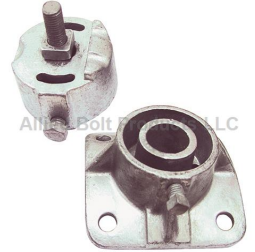

Guy Hook Attachments

SIDEWALK GUYING FIXTURE

SIDEWALK GUY FIXTURE FOR 2" PIPE

PART#	DESCRIPTION	PKG QTY	CTN QTY	CTN WT.
1429	POLE PLATE AND END FITTING FOR 2" PIPE KIT	1	1	5
1436	POLE PLATE FOR SIDEWALK GUYING FIXTURE FOR 2" PIPE	5	1	25
1437	END FITTING FOR SIDEWALK GUYING FIXTURE FOR 2" PIPE	5	1	15

SIDEWALK GUY FIXTURE FOR 2-1/2" PIPE

PART#	DESCRIPTION	PKG QTY	CTN QTY	CTN WT.
1450	POLE PLATE AND END FITTING FOR 2-1/2" PIPE KIT	1	1	5
1420	POLE PLATE FOR SIDEWALK GUYING FIXTURE FOR 2-1/2" PIPE	5	1	30
1421	END FITTING FOR SIDEWALK GUY FIXTURE FOR 2-1/2" PIPE	5	1	16

TRIPLE SIDEWALK END FITTING FOR 2-1/2" PIPE

PART#	DESCRIPTION	PKG QTY	CTN QTY	CTN WT.
1438	TRIPLE SIDEWALK END FITTING FOR 2-1/2" PIPE	5	1	39