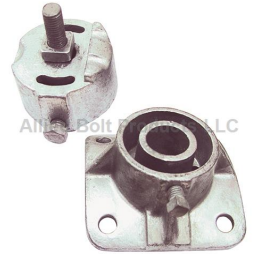

Guy Hook Attachments

SIDEWALK GUYING FIXTURE

SIDEWALK GUY FIXTURE FOR 2" PIPE

PART#	DESCRIPTION	PKG QTY	CTN QTY	CTN WT.
1429	POLE PLATE AND END FITTING FOR 2" PIPE KIT	1	1	5
1436	POLE PLATE FOR SIDEWALK GUYING FIXTURE FOR 2" PIPE	5	1	25
1437	END FITTING FOR SIDEWALK GUYING FIXTURE FOR 2" PIPE	5	1	15

SIDEWALK GUY FIXTURE FOR 2-1/2" PIPE

PART#	DESCRIPTION	PKG QTY	CTN QTY	CTN WT.
1450	POLE PLATE AND END FITTING FOR 2-1/2" PIPE KIT	1	1	5
1420	POLE PLATE FOR SIDEWALK GUYING FIXTURE FOR 2-1/2" PIPE	5	1	30
1421	END FITTING FOR SIDEWALK GUY FIXTURE FOR 2-1/2" PIPE	5	1	16

TRIPLE SIDEWALK END FITTING FOR 2-1/2" PIPE

PART#	DESCRIPTION	PKG QTY	CTN QTY	CTN WT.
1438	TRIPLE SIDEWALK END FITTING FOR 2-1/2" PIPE	5	1	39