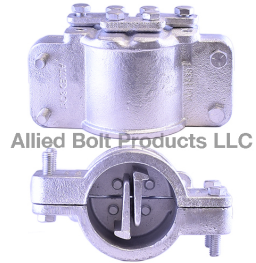

Guy Hook Attachments

SIDEWALK GUYING FIXTURE

SIDEWALK GUY FIXTURE FOR 2" PIPE

PART#	DESCRIPTION	PKG QTY	CTN QTY	CTN WT.
1429	POLE PLATE AND END FITTING FOR 2" PIPE KIT	1	1	5
1436	POLE PLATE FOR SIDEWALK GUYING FIXTURE FOR 2" PIPE	5	1	25
1437	END FITTING FOR SIDEWALK GUYING FIXTURE FOR 2" PIPE	5	1	15

SIDEWALK GUY FIXTURE FOR 2-1/2" PIPE

PART#	DESCRIPTION	PKG QTY	CTN QTY	CTN WT.
1450	POLE PLATE AND END FITTING FOR 2-1/2" PIPE KIT	1	1	5
1420	POLE PLATE FOR SIDEWALK GUYING FIXTURE FOR 2-1/2" PIPE	5	1	30
1421	END FITTING FOR SIDEWALK GUY FIXTURE FOR 2-1/2" PIPE	5	1	16

TRIPLE SIDEWALK END FITTING FOR 2-1/2" PIPE

PART#	DESCRIPTION	PKG QTY	CTN QTY	CTN WT.
1438	TRIPLE SIDEWALK END FITTING FOR 2-1/2" PIPE	5	1	39