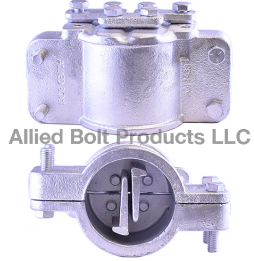

Guy Hook Attachments

SIDEWALK GUYING FIXTURE

SIDEWALK GUY FIXTURE FOR 2" PIPE

PART#	DESCRIPTION	PKG QTY	CTN QTY	CTN WT.
1429	POLE PLATE AND END FITTING FOR 2" PIPE KIT	1	1	5
1436	POLE PLATE FOR SIDEWALK GUYING FIXTURE FOR 2" PIPE	5	1	25
1437	END FITTING FOR SIDEWALK GUYING FIXTURE FOR 2" PIPE	5	1	15

SIDEWALK GUY FIXTURE FOR 2-1/2" PIPE

PART#	DESCRIPTION	PKG QTY	CTN QTY	CTN WT.
1450	POLE PLATE AND END FITTING FOR 2-1/2" PIPE KIT	1	1	5
1420	POLE PLATE FOR SIDEWALK GUYING FIXTURE FOR 2-1/2" PIPE	5	1	30
1421	END FITTING FOR SIDEWALK GUY FIXTURE FOR 2-1/2" PIPE	5	1	16

TRIPLE SIDEWALK END FITTING FOR 2-1/2" PIPE

PART#	DESCRIPTION	PKG QTY	CTN QTY	CTN WT.
1438	TRIPLE SIDEWALK END FITTING FOR 2-1/2" PIPE	5	1	39