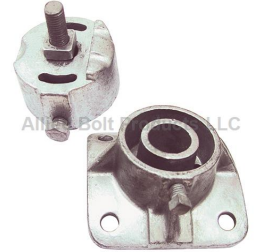

Guy Hook Attachments

SIDEWALK GUYING FIXTURE

SIDEWALK GUY FIXTURE FOR 2" PIPE

PART#	DESCRIPTION	PKG QTY	CTN QTY	CTN WT.
1429	POLE PLATE AND END FITTING FOR 2" PIPE KIT	1	1	5
1436	POLE PLATE FOR SIDEWALK GUYING FIXTURE FOR 2" PIPE	5	1	25
1437	END FITTING FOR SIDEWALK GUYING FIXTURE FOR 2" PIPE	5	1	15

SIDEWALK GUY FIXTURE FOR 2-1/2" PIPE

PART#	DESCRIPTION	PKG QTY	CTN QTY	CTN WT.
1450	POLE PLATE AND END FITTING FOR 2-1/2" PIPE KIT	1	1	5
1420	POLE PLATE FOR SIDEWALK GUYING FIXTURE FOR 2-1/2" PIPE	5	1	30
1421	END FITTING FOR SIDEWALK GUY FIXTURE FOR 2-1/2" PIPE	5	1	16

TRIPLE SIDEWALK END FITTING FOR 2-1/2" PIPE

PART#	DESCRIPTION	PKG QTY	CTN QTY	CTN WT.
1438	TRIPLE SIDEWALK END FITTING FOR 2-1/2" PIPE	5	1	39