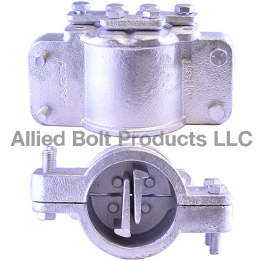

Guy Hook Attachments

SIDEWALK GUYING FIXTURE

SIDEWALK GUY FIXTURE FOR 2" PIPE

PART#	DESCRIPTION	PKG QTY	CTN QTY	CTN WT.
1429	POLE PLATE AND END FITTING FOR 2" PIPE KIT	1	1	5
1436	POLE PLATE FOR SIDEWALK GUYING FIXTURE FOR 2" PIPE	5	1	25
1437	END FITTING FOR SIDEWALK GUYING FIXTURE FOR 2" PIPE	5	1	15

SIDEWALK GUY FIXTURE FOR 2-1/2" PIPE

PART#	DESCRIPTION	PKG QTY	CTN QTY	CTN WT.
1450	POLE PLATE AND END FITTING FOR 2-1/2" PIPE KIT	1	1	5
1420	POLE PLATE FOR SIDEWALK GUYING FIXTURE FOR 2-1/2" PIPE	5	1	30
1421	END FITTING FOR SIDEWALK GUY FIXTURE FOR 2-1/2" PIPE	5	1	16

TRIPLE SIDEWALK END FITTING FOR 2-1/2" PIPE

PART#	DESCRIPTION	PKG QTY	CTN QTY	CTN WT.
1438	TRIPLE SIDEWALK END FITTING FOR 2-1/2" PIPE	5	1	39