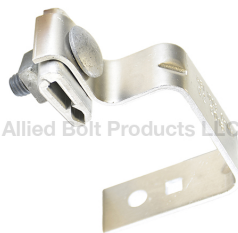

Hangers

SINGLE TAP BRACKET
ALUMINUM TAP BRACKET

PART#	DESCRIPTION	PKG QTY	CTN QTY	CTN WT.
1003	2-1/2" TAP BRACKET	50	1	10

STEEL TAP BRACKET

PART#	DESCRIPTION	PKG QTY	CTN QTY	CTN WT.
1015	2-1/2" STEEL TAP BRACKET	50	1	18