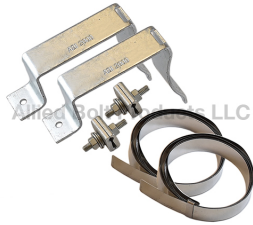

Hangers

ENCLOSURE MOUNTING KIT

PART#	DESCRIPTION	PKG QTY	CTN QTY	CTN WT.
2000	ENCLOSURE MOUNTING KIT	1	4	7