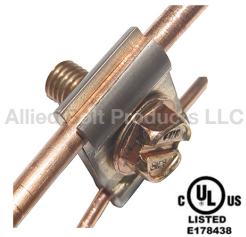

*Bonding Connectors*

PARALLEL GROOVE BONDING CONNECTOR

PARALLEL GROOVE BONDING CONNECTOR

PART#	DESCRIPTION	PKG QTY	CTN QTY	CTN WT.
1885	PARALLEL GROOVE BONDING CONNECTOR	50	16	58