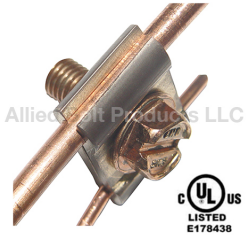

Bonding Connectors

PARALLEL GROOVE BONDING CONNECTOR

PARALLEL GROOVE BONDING CONNECTOR

PART#	DESCRIPTION	PKG QTY	CTN QTY	CTN WT.
1885	PARALLEL GROOVE BONDING CONNECTOR	50	16	58