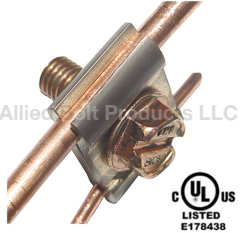

Bonding Connectors

PARALLEL GROOVE BONDING CONNECTOR

| PART# | DESCRIPTION | PKG QTY | CTN QTY | CTN WT. |
|-------|-----------------------------------|---------|---------|---------|
| 1885 | PARALLEL GROOVE BONDING CONNECTOR | 50 | 16 | 58 |