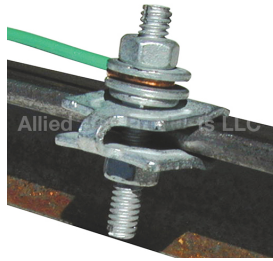

I Beam Clamps

ECONOMY I-BEAM GROUND CLAMP

ECONOMY I-BEAM GROUND CLAMP

PART#	DESCRIPTION	PKG QTY	CTN QTY	CTN WT.
10069	ECONOMY I BEAM GROUNDING CLAMP	50	4	23