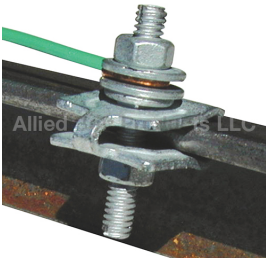

Grounding Hardware Catalog

I Beam Clamps

ECONOMY I-BEAM GROUND CLAMP

ECONOMY I-BEAM GROUND CLAMP

PART#	DESCRIPTION	PKG QTY	CTN QTY	CTN WT.
10069	ECONOMY I BEAM GROUNDING CLAMP	50	4	23