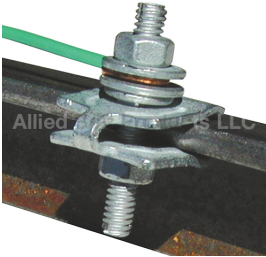

Grounding Hardware Catalog

I Beam Clamps

ECONOMY I-BEAM GROUND CLAMP

ECONOMY I-BEAM GROUND CLAMP

PART#	DESCRIPTION	PKG QTY	CTN QTY	CTN WT.
10069	ECONOMY I BEAM GROUNDING CLAMP	50	4	23