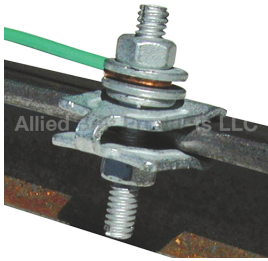

I Beam Clamps

ECONOMY I-BEAM GROUND CLAMP

ECONOMY I-BEAM GROUND CLAMP

PART#	DESCRIPTION	PKG QTY	CTN QTY	CTN WT.
10069	ECONOMY I BEAM GROUNDING CLAMP	50	4	23