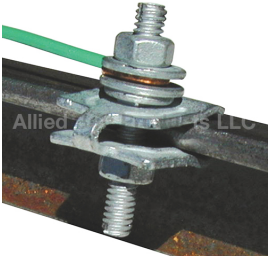

I Beam Clamps

ECONOMY I-BEAM GROUND CLAMP

ECONOMY I-BEAM GROUND CLAMP

PART#	DESCRIPTION	PKG QTY	CTN QTY	CTN WT.
10069	ECONOMY I BEAM GROUNDING CLAMP	50	4	23