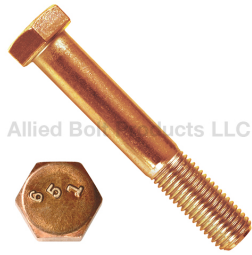

Bolts

Allied Bolt Products LLC

SILICON BRONZE HEX CAP SCREW

1/4" SILICON BRONZE HEX CAP SCREW

PART#	DESCRIPTION	PKG QTY	CTN QTY	CTN WT.
14101	1/4"-20 x 1/2" SILICON BRONZE HEX CAP SCREW	100	16	20
14102	1/4"-20 x 3/4" SILICON BRONZE HEX CAP SCREW	100	16	23
764	1/4"-20 x 1" SILICON BRONZE HEX CAP SCREW	100	16	28
14103	1/4"-20 x 1-1/4" SILICON BRONZE HEX CAP SCREW	100	16	27
14104	1/4"-20 x 1-1/2" SILICON BRONZE HEX CAP SCREW	100	8	16
14105	1/4"-20 x 2" SILICON BRONZE HEX CAP SCREW	100	8	26
14106	1/4"-20 x 2-1/2" SILICON BRONZE HEX CAP SCREW	100	4	16
14107	1/4"-20 x 3" SILICON BRONZE HEX CAP SCREW	100	4	19
14108	1/4"-20 x 3-1/2" SILICON BRONZE HEX CAP SCREW	100	4	22
14109	1/4"-20 x 4" SILICON BRONZE HEX CAP SCREW	100	4	24
14110	1/4"-20 x 4-1/2" SILICON BRONZE HEX CAP SCREW	100	4	30
14111	1/4"-20 x 5" SILICON BRONZE HEX CAP SCREW	100	4	29
14112	1/4"-20 x 5-1/2" SILICON BRONZE HEX CAP SCREW	100	4	32
14113	1/4"-20 x 6" SILICON BRONZE HEX CAP SCREW	100	1	9

Allied Bolt Products LLC

5/16" SILICON BRONZE HEX CAP SCREW

PART#	DESCRIPTION	PKG QTY	CTN QTY	CTN WT.
14114	5/16"-18 X 1/2" SILICON BRONZE HEX CAP SCREW	100	4	8
9900	5/16"-18 X 3/4" SILICON BRONZE HEX CAP SCREW	100	8	17
9901	5/16"-18 X 1" SILICON BRONZE HEX CAP SCREW	100	8	18
9902	5/16"-18 X 1-1/4" SILICON BRONZE HEX CAP SCREW	100	8	22
14115	5/16"-18 X 1-1/2" SILICON BRONZE HEX CAP SCREW	100	8	32
14116	5/16"-18 X 2" SILICON BRONZE HEX CAP SCREW	100	4	20
14117	5/16"-18 X 2-1/2" SILICON BRONZE HEX CAP SCREW	100	4	25
14118	5/16"-18 X 3" SILICON BRONZE HEX CAP SCREW	100	4	29
14119	5/16"-18 X 3-1/2" SILICON BRONZE HEX CAP SCREW	100	1	8
14120	5/16"-18 X 4" SILICON BRONZE HEX CAP SCREW	100	1	9
14121	5/16"-18 X 4-1/2" SILICON BRONZE HEX CAP SCREW	100	1	10
14122	5/16"-18 X 5" SILICON BRONZE HEX CAP SCREW	100	1	12
14123	5/16"-18 X 5-1/2" SILICON BRONZE HEX CAP SCREW	100	1	13
14124	5/16"-18 X 6" SILICON BRONZE HEX CAP SCREW	100	1	14