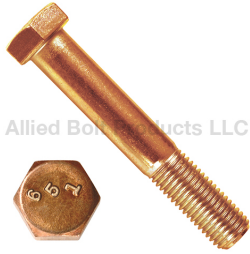

Allied Bolt Products LLC

**3/8" SILICON BRONZE HEX CAP SCREW**

PART#	DESCRIPTION	PKG QTY	CTN QTY	CTN WT.
14125	3/8"-16 X 1/2" SILICON BRONZE HEX CAP SCREW	100	8	22
9906	3/8"-16 X 3/4" SILICON BRONZE HEX CAP SCREW	100	8	28
9907	3/8"-16 X 1" SILICON BRONZE HEX CAP SCREW	100	8	30
9908	3/8"-16 X 1-1/4" SILICON BRONZE HEX CAP SCREW	100	8	35
14126	3/8"-16 X 1-1/2" SILICON BRONZE HEX CAP SCREW	100	4	23
14127	3/8"-16 X 2" SILICON BRONZE HEX CAP SCREW	100	1	7
14128	3/8"-16 X 2-1/2" SILICON BRONZE HEX CAP SCREW	100	1	9
14129	3/8"-16 X 3" SILICON BRONZE HEX CAP SCREW	100	1	10
14130	3/8"-16 X 3-1/2" SILICON BRONZE HEX CAP SCREW	100	4	47
14131	3/8"-16 X 4" SILICON BRONZE HEX CAP SCREW	100	1	14
14132	3/8"-16 X 4-1/2" SILICON BRONZE HEX CAP SCREW	100	1	15
14133	3/8"-16 X 5" SILICON BRONZE HEX CAP SCREW	100	1	17
14134	3/8"-16 X 5-1/2" SILICON BRONZE HEX CAP SCREW	100	1	18
14135	3/8"-16 X 6" SILICON BRONZE HEX CAP SCREW	100	1	20

Allied Bolt Products, LLC

**1/2" SILICON BRONZE HEX CAP SCREW**

PART#	DESCRIPTION	PKG QTY	CTN QTY	CTN WT.
14136	1/2"-13 X 3/4" SILICON BRONZE HEX CAP SCREW	100	1	8
14137	1/2"-13 X 1" SILICON BRONZE HEX CAP SCREW	100	1	9
14138	1/2"-13 X 1-1/4" SILICON BRONZE HEX CAP SCREW	100	1	11
14139	1/2"-13 X 1-1/2" SILICON BRONZE HEX CAP SCREW	50	4	25
141391	1/2"-13 X 1-3/4" SILICON BRONZE HEX CAP SCREW	10	32	43
14140	1/2"-13 X 2" SILICON BRONZE HEX CAP SCREW	50	4	29
14141	1/2"-13 X 2-1/2" SILICON BRONZE HEX CAP SCREW	50	4	34
14142	1/2"-13 X 3" SILICON BRONZE HEX CAP SCREW	50	4	38
14143	1/2"-13 X 3-1/2" SILICON BRONZE HEX CAP SCREW	25	4	18
14144	1/2"-13 X 4" SILICON BRONZE HEX CAP SCREW	100	1	26
14145	1/2"-13 X 4-1/2" SILICON BRONZE HEX CAP SCREW	100	1	29
14146	1/2"-13 X 5" SILICON BRONZE HEX CAP SCREW	100	1	31
14147	1/2"-13 X 5-1/2" SILICON BRONZE HEX CAP SCREW	100	1	34
14148	1/2"-13 X 6" SILICON BRONZE HEX CAP SCREW	100	1	37