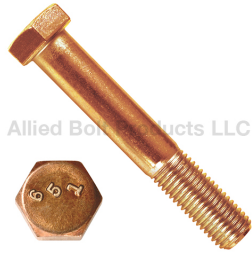

Bolts

Allied Bolt Products LLC

SILICON BRONZE HEX CAP SCREW

1/4" SILICON BRONZE HEX CAP SCREW

PART#	DESCRIPTION	PKG QTY	CTN QTY	CTN WT.
14101	1/4"-20 x 1/2" SILICON BRONZE HEX CAP SCREW	100	16	20
14102	1/4"-20 x 3/4" SILICON BRONZE HEX CAP SCREW	100	16	23
764	1/4"-20 x 1" SILICON BRONZE HEX CAP SCREW	100	16	28
14103	1/4"-20 x 1-1/4" SILICON BRONZE HEX CAP SCREW	100	16	27
14104	1/4"-20 x 1-1/2" SILICON BRONZE HEX CAP SCREW	100	8	16
14105	1/4"-20 x 2" SILICON BRONZE HEX CAP SCREW	100	8	26
14106	1/4"-20 x 2-1/2" SILICON BRONZE HEX CAP SCREW	100	4	16
14107	1/4"-20 x 3" SILICON BRONZE HEX CAP SCREW	100	4	19
14108	1/4"-20 x 3-1/2" SILICON BRONZE HEX CAP SCREW	100	4	22
14109	1/4"-20 x 4" SILICON BRONZE HEX CAP SCREW	100	4	24
14110	1/4"-20 x 4-1/2" SILICON BRONZE HEX CAP SCREW	100	4	30
14111	1/4"-20 x 5" SILICON BRONZE HEX CAP SCREW	100	4	29
14112	1/4"-20 x 5-1/2" SILICON BRONZE HEX CAP SCREW	100	4	32
14113	1/4"-20 x 6" SILICON BRONZE HEX CAP SCREW	100	1	9

Allied Bolt Products LLC

5/16" SILICON BRONZE HEX CAP SCREW

PART#	DESCRIPTION	PKG QTY	CTN QTY	CTN WT.
14114	5/16"-18 X 1/2" SILICON BRONZE HEX CAP SCREW	100	4	8
9900	5/16"-18 X 3/4" SILICON BRONZE HEX CAP SCREW	100	8	17
9901	5/16"-18 X 1" SILICON BRONZE HEX CAP SCREW	100	8	18
9902	5/16"-18 X 1-1/4" SILICON BRONZE HEX CAP SCREW	100	8	22
14115	5/16"-18 X 1-1/2" SILICON BRONZE HEX CAP SCREW	100	8	32
14116	5/16"-18 X 2" SILICON BRONZE HEX CAP SCREW	100	4	20
14117	5/16"-18 X 2-1/2" SILICON BRONZE HEX CAP SCREW	100	4	25
14118	5/16"-18 X 3" SILICON BRONZE HEX CAP SCREW	100	4	29
14119	5/16"-18 X 3-1/2" SILICON BRONZE HEX CAP SCREW	100	1	8
14120	5/16"-18 X 4" SILICON BRONZE HEX CAP SCREW	100	1	9
14121	5/16"-18 X 4-1/2" SILICON BRONZE HEX CAP SCREW	100	1	10
14122	5/16"-18 X 5" SILICON BRONZE HEX CAP SCREW	100	1	12
14123	5/16"-18 X 5-1/2" SILICON BRONZE HEX CAP SCREW	100	1	13
14124	5/16"-18 X 6" SILICON BRONZE HEX CAP SCREW	100	1	14