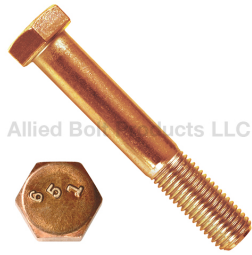

**Bolts**

Allied Bolt Products LLC

**SILICON BRONZE HEX CAP SCREW**

**1/4" SILICON BRONZE HEX CAP SCREW**

PART#	DESCRIPTION	PKG QTY	CTN QTY	CTN WT.
14101	1/4"-20 x 1/2" SILICON BRONZE HEX CAP SCREW	100	16	20
14102	1/4"-20 x 3/4" SILICON BRONZE HEX CAP SCREW	100	16	23
764	1/4"-20 x 1" SILICON BRONZE HEX CAP SCREW	100	16	28
14103	1/4"-20 x 1-1/4" SILICON BRONZE HEX CAP SCREW	100	16	27
14104	1/4"-20 x 1-1/2" SILICON BRONZE HEX CAP SCREW	100	8	16
14105	1/4"-20 x 2" SILICON BRONZE HEX CAP SCREW	100	8	26
14106	1/4"-20 x 2-1/2" SILICON BRONZE HEX CAP SCREW	100	4	16
14107	1/4"-20 x 3" SILICON BRONZE HEX CAP SCREW	100	4	19
14108	1/4"-20 x 3-1/2" SILICON BRONZE HEX CAP SCREW	100	4	22
14109	1/4"-20 x 4" SILICON BRONZE HEX CAP SCREW	100	4	24
14110	1/4"-20 x 4-1/2" SILICON BRONZE HEX CAP SCREW	100	4	30
14111	1/4"-20 x 5" SILICON BRONZE HEX CAP SCREW	100	4	29
14112	1/4"-20 x 5-1/2" SILICON BRONZE HEX CAP SCREW	100	4	32
14113	1/4"-20 x 6" SILICON BRONZE HEX CAP SCREW	100	1	9

Allied Bolt Products LLC

**5/16" SILICON BRONZE HEX CAP SCREW**

PART#	DESCRIPTION	PKG QTY	CTN QTY	CTN WT.
14114	5/16"-18 X 1/2" SILICON BRONZE HEX CAP SCREW	100	4	8
9900	5/16"-18 X 3/4" SILICON BRONZE HEX CAP SCREW	100	8	17
9901	5/16"-18 X 1" SILICON BRONZE HEX CAP SCREW	100	8	18
9902	5/16"-18 X 1-1/4" SILICON BRONZE HEX CAP SCREW	100	8	22
14115	5/16"-18 X 1-1/2" SILICON BRONZE HEX CAP SCREW	100	8	32
14116	5/16"-18 X 2" SILICON BRONZE HEX CAP SCREW	100	4	20
14117	5/16"-18 X 2-1/2" SILICON BRONZE HEX CAP SCREW	100	4	25
14118	5/16"-18 X 3" SILICON BRONZE HEX CAP SCREW	100	4	29
14119	5/16"-18 X 3-1/2" SILICON BRONZE HEX CAP SCREW	100	1	8
14120	5/16"-18 X 4" SILICON BRONZE HEX CAP SCREW	100	1	9
14121	5/16"-18 X 4-1/2" SILICON BRONZE HEX CAP SCREW	100	1	10
14122	5/16"-18 X 5" SILICON BRONZE HEX CAP SCREW	100	1	12
14123	5/16"-18 X 5-1/2" SILICON BRONZE HEX CAP SCREW	100	1	13
14124	5/16"-18 X 6" SILICON BRONZE HEX CAP SCREW	100	1	14