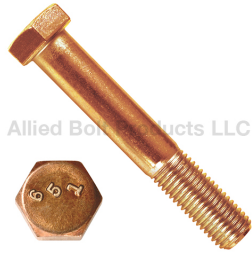

**Bolts**

Allied Bolt Products LLC

**SILICON BRONZE HEX CAP SCREW**

**1/4" SILICON BRONZE HEX CAP SCREW**

PART#	DESCRIPTION	PKG QTY	CTN QTY	CTN WT.
14101	1/4"-20 x 1/2" SILICON BRONZE HEX CAP SCREW	100	16	20
14102	1/4"-20 x 3/4" SILICON BRONZE HEX CAP SCREW	100	16	23
764	1/4"-20 x 1" SILICON BRONZE HEX CAP SCREW	100	16	28
14103	1/4"-20 x 1-1/4" SILICON BRONZE HEX CAP SCREW	100	16	27
14104	1/4"-20 x 1-1/2" SILICON BRONZE HEX CAP SCREW	100	8	16
14105	1/4"-20 x 2" SILICON BRONZE HEX CAP SCREW	100	8	26
14106	1/4"-20 x 2-1/2" SILICON BRONZE HEX CAP SCREW	100	4	16
14107	1/4"-20 x 3" SILICON BRONZE HEX CAP SCREW	100	4	19
14108	1/4"-20 x 3-1/2" SILICON BRONZE HEX CAP SCREW	100	4	22
14109	1/4"-20 x 4" SILICON BRONZE HEX CAP SCREW	100	4	24
14110	1/4"-20 x 4-1/2" SILICON BRONZE HEX CAP SCREW	100	4	30
14111	1/4"-20 x 5" SILICON BRONZE HEX CAP SCREW	100	4	29
14112	1/4"-20 x 5-1/2" SILICON BRONZE HEX CAP SCREW	100	4	32
14113	1/4"-20 x 6" SILICON BRONZE HEX CAP SCREW	100	1	9

Allied Bolt Products LLC

**5/16" SILICON BRONZE HEX CAP SCREW**

PART#	DESCRIPTION	PKG QTY	CTN QTY	CTN WT.
14114	5/16"-18 X 1/2" SILICON BRONZE HEX CAP SCREW	100	4	8
9900	5/16"-18 X 3/4" SILICON BRONZE HEX CAP SCREW	100	8	17
9901	5/16"-18 X 1" SILICON BRONZE HEX CAP SCREW	100	8	18
9902	5/16"-18 X 1-1/4" SILICON BRONZE HEX CAP SCREW	100	8	22
14115	5/16"-18 X 1-1/2" SILICON BRONZE HEX CAP SCREW	100	8	32
14116	5/16"-18 X 2" SILICON BRONZE HEX CAP SCREW	100	4	20
14117	5/16"-18 X 2-1/2" SILICON BRONZE HEX CAP SCREW	100	4	25
14118	5/16"-18 X 3" SILICON BRONZE HEX CAP SCREW	100	4	29
14119	5/16"-18 X 3-1/2" SILICON BRONZE HEX CAP SCREW	100	1	8
14120	5/16"-18 X 4" SILICON BRONZE HEX CAP SCREW	100	1	9
14121	5/16"-18 X 4-1/2" SILICON BRONZE HEX CAP SCREW	100	1	10
14122	5/16"-18 X 5" SILICON BRONZE HEX CAP SCREW	100	1	12
14123	5/16"-18 X 5-1/2" SILICON BRONZE HEX CAP SCREW	100	1	13
14124	5/16"-18 X 6" SILICON BRONZE HEX CAP SCREW	100	1	14