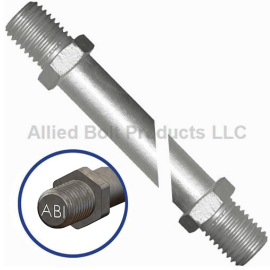

Power Driven Anchor Rods

ANCHOR ROD FOR HELICAL ANCHORS
ANCHOR ROD FOR HELICAL ANCHORS

PART#	DESCRIPTION	PKG QTY	CTN QTY	CTN WT.
3420	5/8" X 3-1/2' ANCHOR ROD FOR HELICAL ANCHORS	5	1	18
3423	5/8" X 7' ANCHOR ROD FOR HELICAL ANCHORS	5	1	37
3421	3/4" X 3-1/2' ANCHOR ROD FOR HELICAL ANCHORS	5	1	25
3424	3/4" X 7' ANCHOR ROD FOR HELICAL ANCHORS	5	1	47
3598	1" X 1-1/2' ANCHOR ROD EXT FOR HELICAL ANCHORS	16	1	64
3422	1" X 3-1/2' ANCHOR ROD FOR HELICAL ANCHORS	5	1	48
3425	1" X 7' ANCHOR ROD FOR HELICAL ANCHORS	5	1	90