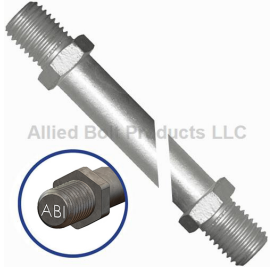

Power Driven Anchor Rods

ANCHOR ROD FOR HELICAL ANCHORS
ANCHOR ROD FOR HELICAL ANCHORS

PART#	DESCRIPTION	PKG QTY	CTN QTY	CTN WT.
3420	5/8" X 3-1/2' ANCHOR ROD FOR HELICAL ANCHORS	25	1	150
3423	5/8" X 7' ANCHOR ROD FOR HELICAL ANCHORS	25	1	150
3421	3/4" X 3-1/2' ANCHOR ROD FOR HELICAL ANCHORS	25	1	125
3424	3/4" X 7' ANCHOR ROD FOR HELICAL ANCHORS	25	1	275
3598	1" X 1-1/2' ANCHOR ROD EXT FOR HELICAL ANCHORS	16	1	64
3422	1" X 3-1/2' ANCHOR ROD FOR HELICAL ANCHORS	25	1	225
3425	1" X 7' ANCHOR ROD FOR HELICAL ANCHORS	25	1	425