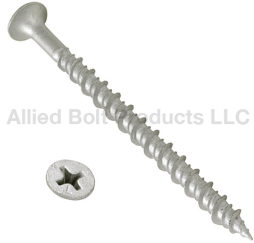

*Drywall Screws*

Allied Bolt Products LLC

**PHILLIP BUGLE HEAD HI-LO THREAD DRYWALL SCREW**

**#7 PHILLIP BUGLE HEAD HI-LO THREAD DRYWALL SCREW**

PART#	DESCRIPTION	PKG QTY	CTN QTY	CTN WT.
730	#7 X 1" PHILLIP BUGLE HEAD HI-LO THREAD DRYWALL SCREW	100	40	13
727	#7 X 2-1/2" PHILLIP BUGLE HEAD HI-LO THREAD DRYWALL SCREW	100	16	15

Allied Bolt Products LLC

**#8 PHILLIP BUGLE HEAD HI-LO THREAD DRYWALL SCREW**

PART#	DESCRIPTION	PKG QTY	CTN QTY	CTN WT.
790	#8 X 3" PHILLIP BUGLE HEAD HI-LO THREAD DRYWALL SCREW	100	32	33