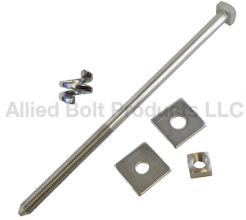

Poleline Bolts

316 STAINLESS STEEL SQUARE HEAD BOLT KIT

5/8" 316 STAINLESS STEEL SQUARE HEAD BOLT KIT

PART#	DESCRIPTION	PKG QTY	CTN QTY	CTN WT.
65810	5/8" X 10" 316 STAINLESS STEEL SQUARE HEAD BOLT KIT	20	1	24
65812	5/8" X 12" 316 STAINLESS STEEL SQUARE HEAD BOLT KIT	20	1	28
65814	5/8" X 14" 316 STAINLESS STEEL SQUARE HEAD BOLT KIT	15	1	28
65816	5/8" X 16" 316 STAINLESS STEEL SQUARE HEAD BOLT KIT	15	1	22

316 STAINLESS STEEL SQUARE HEAD BOLT KIT

3/4" 316 STAINLESS STEEL SQUARE HEAD BOLT KIT

PART#	DESCRIPTION	PKG QTY	CTN QTY	CTN WT.
63410	3/4" X 10" 316 STAINLESS STEEL SQUARE HEAD BOLT KIT	25	1	55
63412	3/4" X 12" 316 STAINLESS STEEL SQUARE HEAD BOLT KIT	50	1	84
63414	3/4" X 14" 316 STAINLESS STEEL SQUARE HEAD BOLT KIT	25	1	47
63416	3/4" X 16" 316 STAINLESS STEEL SQUARE HEAD BOLT KIT	25	1	35