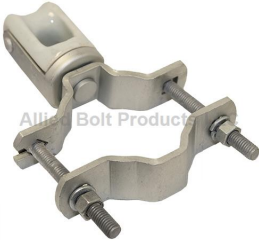

### PORCELAIN MAST MOUNTED WIREHOLDER

### PORCELAIN MAST MOUNTED WIREHOLDER

| PART# | DESCRIPTION                                   | PKG QTY | CTN QTY | CTN WT. |
|-------|---|---------|---------|---------|
| 9255  | 1-1/4" - 3" PORCELAIN MAST MOUNTED WIREHOLDER | 20      | 1       | 30      |
| 9256  | 3" - 4" PORCELAIN MAST MOUNTED WIRE HOLDER    | 20      | 1       | 30      |