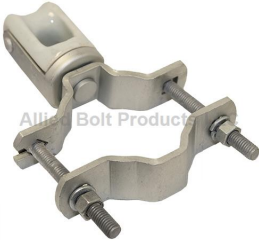

Service, Secondary, and Neutral Hardware