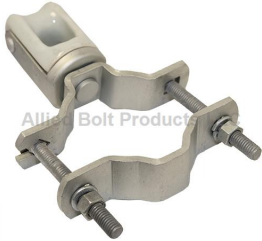

Poleline Power Utility Hardware Catalog

June 08, 2026

Service, Secondary, and Neutral Hardware

PORCELAIN MAST MOUNTED WIREHOLDER

PORCELAIN MAST MOUNTED WIREHOLDER

PART#	DESCRIPTION	PKG QTY	CTN QTY	CTN WT.
9255	1-1/4" - 3" PORCELAIN MAST MOUNTED WIREHOLDER	20	1	30
9256	3" - 4" PORCELAIN MAST MOUNTED WIRE HOLDER	20	1	30