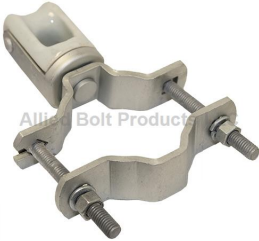

*Service, Secondary, and Neutral Hardware*

PORCELAIN MAST MOUNTED WIREHOLDER

PORCELAIN MAST MOUNTED WIREHOLDER

PART#	DESCRIPTION	PKG QTY	CTN QTY	CTN WT.
9255	1-1/4" - 3" PORCELAIN MAST MOUNTED WIREHOLDER	20	1	30
9256	3" - 4" PORCELAIN MAST MOUNTED WIRE HOLDER	20	1	30