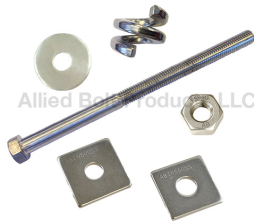

Poleline Bolts

316 STAINLESS STEEL HEX HEAD BOLT KIT

5/8" #316 STAINLESS STEEL HEX BOLT KIT

PART#	DESCRIPTION	PKG QTY	CTN QTY	CTN WT.
22193	5/8" X 10" #316 STAINLESS STEEL HEX BOLT KIT	50	1	46
22194	5/8" X 12" #316 STAINLESS STEEL HEX BOLT KIT	50	1	60
22195	5/8" X 14" #316 STAINLESS STEEL HEX BOLT KIT	25	1	50

3/4" #316 STAINLESS STEEL HEX CAP SCREW

PART#	DESCRIPTION	PKG QTY	CTN QTY	CTN WT.
22208	3/4" X 10" #316 STAINLESS STEEL HEX BOLT KIT	50	1	70
22209	3/4" X 12" #316 STAINLESS STEEL HEX BOLT KIT	25	1	28
22210	3/4" X 14" #316 STAINLESS STEEL HEX BOLT KIT	25	1	47
222106	3/4" X 16" #316 STAINLESS STEEL HEX BOLT KIT	25	1	35