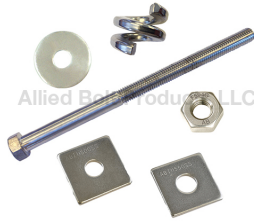

Poleline Bolts

316 STAINLESS STEEL HEX HEAD BOLT KIT

5/8" #316 STAINLESS STEEL HEX BOLT KIT

PART#	DESCRIPTION	PKG QTY	CTN QTY	CTN WT.
22193	5/8" X 10" #316 STAINLESS STEEL HEX BOLT KIT	50	1	46
22194	5/8" X 12" #316 STAINLESS STEEL HEX BOLT KIT	50	1	60
22195	5/8" X 14" #316 STAINLESS STEEL HEX BOLT KIT	25	1	50

3/4" #316 STAINLESS STEEL HEX CAP SCREW

PART#	DESCRIPTION	PKG QTY	CTN QTY	CTN WT.
22208	3/4" X 10" #316 STAINLESS STEEL HEX BOLT KIT	50	1	70
22209	3/4" X 12" #316 STAINLESS STEEL HEX BOLT KIT	25	1	28
22210	3/4" X 14" #316 STAINLESS STEEL HEX BOLT KIT	25	1	47
222106	3/4" X 16" #316 STAINLESS STEEL HEX BOLT KIT	25	1	35