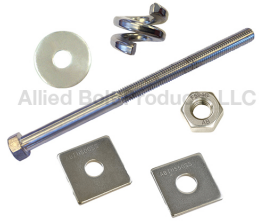

Poleline Bolts

316 STAINLESS STEEL HEX HEAD BOLT KIT

5/8" #316 STAINLESS STEEL HEX BOLT KIT

PART#	DESCRIPTION	PKG QTY	CTN QTY	CTN WT.
22193	5/8" X 10" #316 STAINLESS STEEL HEX BOLT KIT	50	1	46
22194	5/8" X 12" #316 STAINLESS STEEL HEX BOLT KIT	50	1	60
22195	5/8" X 14" #316 STAINLESS STEEL HEX BOLT KIT	25	1	50

3/4" #316 STAINLESS STEEL HEX CAP SCREW

PART#	DESCRIPTION	PKG QTY	CTN QTY	CTN WT.
22208	3/4" X 10" #316 STAINLESS STEEL HEX BOLT KIT	50	1	70
22209	3/4" X 12" #316 STAINLESS STEEL HEX BOLT KIT	25	1	28
22210	3/4" X 14" #316 STAINLESS STEEL HEX BOLT KIT	25	1	47
222106	3/4" X 16" #316 STAINLESS STEEL HEX BOLT KIT	25	1	35