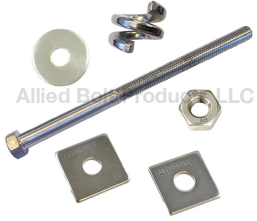

Poleline Bolts

316 STAINLESS STEEL HEX HEAD BOLT KIT

5/8" #316 STAINLESS STEEL HEX BOLT KIT

PART#	DESCRIPTION	PKG QTY	CTN QTY	CTN WT.
22193	5/8" X 10" #316 STAINLESS STEEL HEX BOLT KIT	50	1	46
22194	5/8" X 12" #316 STAINLESS STEEL HEX BOLT KIT	50	1	60
22195	5/8" X 14" #316 STAINLESS STEEL HEX BOLT KIT	25	1	50

3/4" #316 STAINLESS STEEL HEX CAP SCREW

PART#	DESCRIPTION	PKG QTY	CTN QTY	CTN WT.
22208	3/4" X 10" #316 STAINLESS STEEL HEX BOLT KIT	50	1	70
22209	3/4" X 12" #316 STAINLESS STEEL HEX BOLT KIT	25	1	28
22210	3/4" X 14" #316 STAINLESS STEEL HEX BOLT KIT	25	1	47
222106	3/4" X 16" #316 STAINLESS STEEL HEX BOLT KIT	25	1	35