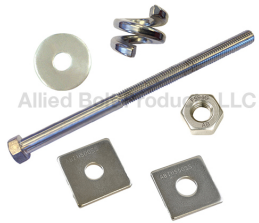

Poleline Bolts

316 STAINLESS STEEL HEX HEAD BOLT KIT

5/8" #316 STAINLESS STEEL HEX BOLT KIT

PART#	DESCRIPTION	PKG QTY	CTN QTY	CTN WT.
22193	5/8" X 10" #316 STAINLESS STEEL HEX BOLT KIT	50	1	46
22194	5/8" X 12" #316 STAINLESS STEEL HEX BOLT KIT	50	1	60
22195	5/8" X 14" #316 STAINLESS STEEL HEX BOLT KIT	25	1	50

3/4" #316 STAINLESS STEEL HEX CAP SCREW

PART#	DESCRIPTION	PKG QTY	CTN QTY	CTN WT.
22208	3/4" X 10" #316 STAINLESS STEEL HEX BOLT KIT	50	1	70
22209	3/4" X 12" #316 STAINLESS STEEL HEX BOLT KIT	25	1	28
22210	3/4" X 14" #316 STAINLESS STEEL HEX BOLT KIT	25	1	47
222106	3/4" X 16" #316 STAINLESS STEEL HEX BOLT KIT	25	1	35