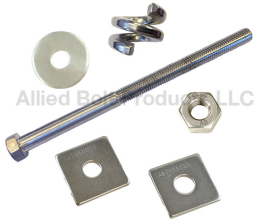

Poleline Bolts

316 STAINLESS STEEL HEX HEAD BOLT KIT

5/8" #316 STAINLESS STEEL HEX BOLT KIT

PART#	DESCRIPTION	PKG QTY	CTN QTY	CTN WT.
22193	5/8" X 10" #316 STAINLESS STEEL HEX BOLT KIT	50	1	46
22194	5/8" X 12" #316 STAINLESS STEEL HEX BOLT KIT	50	1	60
22195	5/8" X 14" #316 STAINLESS STEEL HEX BOLT KIT	25	1	50

3/4" #316 STAINLESS STEEL HEX CAP SCREW

PART#	DESCRIPTION	PKG QTY	CTN QTY	CTN WT.
22208	3/4" X 10" #316 STAINLESS STEEL HEX BOLT KIT	50	1	70
22209	3/4" X 12" #316 STAINLESS STEEL HEX BOLT KIT	25	1	28
22210	3/4" X 14" #316 STAINLESS STEEL HEX BOLT KIT	25	1	47
222106	3/4" X 16" #316 STAINLESS STEEL HEX BOLT KIT	25	1	35