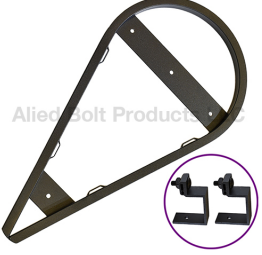

Fiber Storage Snowshoe For Strand

**FIBER STORAGE SNOWSHOE FOR STRAND**

Fiber Storage Snowshoe For Strand

PART#	DESCRIPTION	PKG QTY	CTN QTY	CTN WT.
9900-10	10" FIBER STORAGE SNOWSHOE FOR STRAND (CHANNEL WIDTH .65")	2	1	6
9900-12	12" FIBER STORAGE SNOWSHOE FOR STRAND (CHANNEL WIDTH .65")	2	1	6
9900-12W	12" FIBER STORAGE SNOWSHOE FOR STRAND (CHANNEL WIDTH 1.25")	2	1	7
9900-16	16" FIBER STORAGE SNOWSHOE FOR STRAND (CHANNEL WIDTH .90")	2	1	8
9900-16W	16" FIBER STORAGE SNOWSHOE FOR STRAND (CHANNEL WIDTH 1.5")	2	1	9
9900-18	18" FIBER STORAGE SNOWSHOE FOR STRAND (CHANNEL WIDTH .90")	2	1	9
9900-18W	18" FIBER STORAGE SNOWSHOE FOR STRAND (CHANNEL WIDTH 1.75")	2	1	10
9900-20	20" FIBER STORAGE SNOWSHOE FOR STRAND (CHANNEL WIDTH 1.25")	2	1	9
9900-24	24" FIBER STORAGE SNOWSHOE FOR STRAND (CHANNEL WIDTH 1.25")	2	1	10
9900-30	30" FIBER STORAGE SNOWSHOE FOR STRAND (CHANNEL WIDTH 1.25")	2	1	12