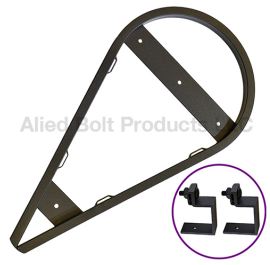

Fiber Storage Snowshoe For Strand

FIBER STORAGE SNOWSHOE FOR STRAND

Fiber Storage Snowshoe For Strand

PART#	DESCRIPTION	PKG QTY	CTN QTY	CTN WT.
9900-10	10" FIBER STORAGE SNOWSHOE FOR STRAND (CHANNEL WIDTH .65")	2	1	6
9900-12	12" FIBER STORAGE SNOWSHOE FOR STRAND (CHANNEL WIDTH .65")	2	1	6
9900-12W	12" FIBER STORAGE SNOWSHOE FOR STRAND (CHANNEL WIDTH 1.25")	2	1	7
9900-16	16" FIBER STORAGE SNOWSHOE FOR STRAND (CHANNEL WIDTH .90")	2	1	8
9900-16W	16" FIBER STORAGE SNOWSHOE FOR STRAND (CHANNEL WIDTH 1.5")	2	1	9
9900-18	18" FIBER STORAGE SNOWSHOE FOR STRAND (CHANNEL WIDTH .90")	2	1	9
9900-18W	18" FIBER STORAGE SNOWSHOE FOR STRAND (CHANNEL WIDTH 1.75")	2	1	10
9900-20	20" FIBER STORAGE SNOWSHOE FOR STRAND (CHANNEL WIDTH 1.25")	2	1	9
9900-24	24" FIBER STORAGE SNOWSHOE FOR STRAND (CHANNEL WIDTH 1.25")	2	1	10
9900-30	30" FIBER STORAGE SNOWSHOE FOR STRAND (CHANNEL WIDTH 1.25")	2	1	12