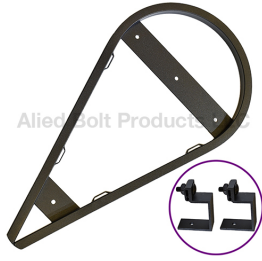

Fiber Storage Snowshoe For Strand

**FIBER STORAGE SNOWSHOE FOR STRAND**

Fiber Storage Snowshoe For Strand

PART#	DESCRIPTION	PKG QTY	CTN QTY	CTN WT.
9900-10	10" FIBER STORAGE SNOWSHOE FOR STRAND (CHANNEL WIDTH .65")	2	1	6
9900-12	12" FIBER STORAGE SNOWSHOE FOR STRAND (CHANNEL WIDTH .65")	2	1	6
9900-12W	12" FIBER STORAGE SNOWSHOE FOR STRAND (CHANNEL WIDTH 1.25")	2	1	7
9900-16	16" FIBER STORAGE SNOWSHOE FOR STRAND (CHANNEL WIDTH .90")	2	1	8
9900-16W	16" FIBER STORAGE SNOWSHOE FOR STRAND (CHANNEL WIDTH 1.5")	2	1	9
9900-18	18" FIBER STORAGE SNOWSHOE FOR STRAND (CHANNEL WIDTH .90")	2	1	9
9900-18W	18" FIBER STORAGE SNOWSHOE FOR STRAND (CHANNEL WIDTH 1.75")	2	1	10
9900-20	20" FIBER STORAGE SNOWSHOE FOR STRAND (CHANNEL WIDTH 1.25")	2	1	9
9900-24	24" FIBER STORAGE SNOWSHOE FOR STRAND (CHANNEL WIDTH 1.25")	2	1	10
9900-30	30" FIBER STORAGE SNOWSHOE FOR STRAND (CHANNEL WIDTH 1.25")	2	1	12