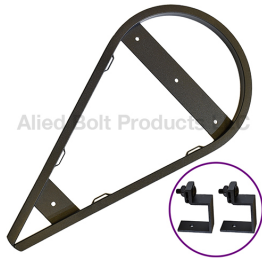

Fiber Storage Snowshoe For Strand

**FIBER STORAGE SNOWSHOE FOR STRAND**

Fiber Storage Snowshoe For Strand

PART#	DESCRIPTION	PKG QTY	CTN QTY	CTN WT.
9900-10	10" FIBER STORAGE SNOWSHOE FOR STRAND (CHANNEL WIDTH .65")	2	1	6
9900-12	12" FIBER STORAGE SNOWSHOE FOR STRAND (CHANNEL WIDTH .65")	2	1	6
9900-12W	12" FIBER STORAGE SNOWSHOE FOR STRAND (CHANNEL WIDTH 1.25")	2	1	7
9900-16	16" FIBER STORAGE SNOWSHOE FOR STRAND (CHANNEL WIDTH .90")	2	1	8
9900-16W	16" FIBER STORAGE SNOWSHOE FOR STRAND (CHANNEL WIDTH 1.5")	2	1	9
9900-18	18" FIBER STORAGE SNOWSHOE FOR STRAND (CHANNEL WIDTH .90")	2	1	9
9900-18W	18" FIBER STORAGE SNOWSHOE FOR STRAND (CHANNEL WIDTH 1.75")	2	1	10
9900-20	20" FIBER STORAGE SNOWSHOE FOR STRAND (CHANNEL WIDTH 1.25")	2	1	9
9900-24	24" FIBER STORAGE SNOWSHOE FOR STRAND (CHANNEL WIDTH 1.25")	2	1	10
9900-30	30" FIBER STORAGE SNOWSHOE FOR STRAND (CHANNEL WIDTH 1.25")	2	1	12