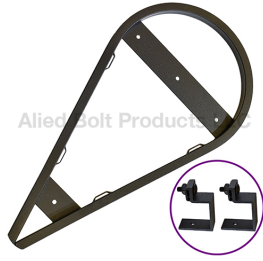

Fiber Storage Snowshoe For Strand

FIBER STORAGE SNOWSHOE FOR STRAND

Fiber Storage Snowshoe For Strand

PART#	DESCRIPTION	PKG QTY	CTN QTY	CTN WT.
9900-10	10" FIBER STORAGE SNOWSHOE FOR STRAND (CHANNEL WIDTH .65")	2	1	6
9900-12	12" FIBER STORAGE SNOWSHOE FOR STRAND (CHANNEL WIDTH .65")	2	1	6
9900-12W	12" FIBER STORAGE SNOWSHOE FOR STRAND (CHANNEL WIDTH 1.25")	2	1	7
9900-16	16" FIBER STORAGE SNOWSHOE FOR STRAND (CHANNEL WIDTH .90")	2	1	8
9900-16W	16" FIBER STORAGE SNOWSHOE FOR STRAND (CHANNEL WIDTH 1.5")	2	1	9
9900-18	18" FIBER STORAGE SNOWSHOE FOR STRAND (CHANNEL WIDTH .90")	2	1	9
9900-18W	18" FIBER STORAGE SNOWSHOE FOR STRAND (CHANNEL WIDTH 1.75")	2	1	10
9900-20	20" FIBER STORAGE SNOWSHOE FOR STRAND (CHANNEL WIDTH 1.25")	2	1	9
9900-24	24" FIBER STORAGE SNOWSHOE FOR STRAND (CHANNEL WIDTH 1.25")	2	1	10
9900-30	30" FIBER STORAGE SNOWSHOE FOR STRAND (CHANNEL WIDTH 1.25")	2	1	12