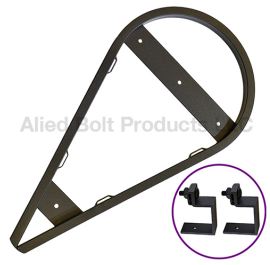

Fiber Storage Snowshoe For Strand

**FIBER STORAGE SNOWSHOE FOR STRAND**

Fiber Storage Snowshoe For Strand

PART#	DESCRIPTION	PKG QTY	CTN QTY	CTN WT.
9900-10	10" FIBER STORAGE SNOWSHOE FOR STRAND (CHANNEL WIDTH .65")	2	1	6
9900-12	12" FIBER STORAGE SNOWSHOE FOR STRAND (CHANNEL WIDTH .65")	2	1	6
9900-12W	12" FIBER STORAGE SNOWSHOE FOR STRAND (CHANNEL WIDTH 1.25")	2	1	7
9900-16	16" FIBER STORAGE SNOWSHOE FOR STRAND (CHANNEL WIDTH .90")	2	1	8
9900-16W	16" FIBER STORAGE SNOWSHOE FOR STRAND (CHANNEL WIDTH 1.5")	2	1	9
9900-18	18" FIBER STORAGE SNOWSHOE FOR STRAND (CHANNEL WIDTH .90")	2	1	9
9900-18W	18" FIBER STORAGE SNOWSHOE FOR STRAND (CHANNEL WIDTH 1.75")	2	1	10
9900-20	20" FIBER STORAGE SNOWSHOE FOR STRAND (CHANNEL WIDTH 1.25")	2	1	9
9900-24	24" FIBER STORAGE SNOWSHOE FOR STRAND (CHANNEL WIDTH 1.25")	2	1	10
9900-30	30" FIBER STORAGE SNOWSHOE FOR STRAND (CHANNEL WIDTH 1.25")	2	1	12