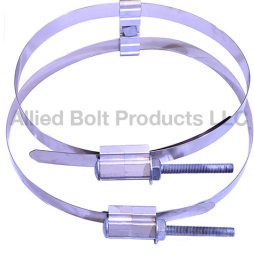

*Banding*

**POLE BAND KIT**

**3/4" POLE BAND KIT**

PART#	DESCRIPTION	PKG QTY	CTN QTY	CTN WT.
2450	3/4" STAINLESS STEEL BANDING CLAMP KIT WITH 36" BAND AND MOUNTING PLATE	1	1	0
2451	3/4" STAINLESS STEEL BANDING CLAMP KIT WITH 48" BAND AND MOUNTING PLATE	1	1	0
2452	3/4" STAINLESS STEEL BANDING CLAMP KIT WITH 60" BAND AND MOUNTING PLATE	1	1	0
2453	3/4" STAINLESS STEEL BANDING CLAMP KIT WITH 72" BAND AND MOUNTING PLATE	1	1	0
2454	3/4" STAINLESS STEEL BANDING CLAMP KIT WITH 80" BAND AND MOUNTING PLATE	1	1	0

**1-1/4" POLE BAND KIT**

PART#	DESCRIPTION	PKG QTY	CTN QTY	CTN WT.
2440	1-1/4" STAINLESS STEEL BANDING CLAMP KIT WITH 36" BAND AND MOUNTING PLATE	1	1	0
2441	1-1/4" STAINLESS STEEL BANDING CLAMP KIT WITH 48" BAND AND MOUNTING PLATE	1	1	0
2442	1-1/4" STAINLESS STEEL BANDING CLAMP KIT WITH 60" BAND AND MOUNTING PLATE	1	1	3
2443	1-1/4" STAINLESS STEEL BANDING CLAMP KIT WITH 72" BAND AND MOUNTING PLATE	1	1	0
2444	1-1/4" STAINLESS STEEL BANDING CLAMP KIT WITH 80" BAND AND MOUNTING PLATE	1	1	0