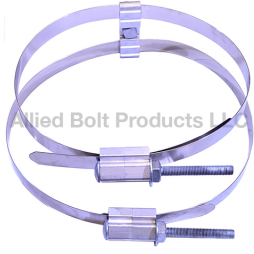

Banding

**POLE BAND KIT**

**3/4" Pole Band Kit**

PART#	DESCRIPTION	PKG QTY	CTN QTY	CTN WT.
2450	3/4" STAINLESS STEEL BANDING CLAMP KIT WITH 36" BAND AND MOUNTING PLATE	1	1	0
2451	3/4" STAINLESS STEEL BANDING CLAMP KIT WITH 48" BAND AND MOUNTING PLATE	1	1	0
2452	3/4" STAINLESS STEEL BANDING CLAMP KIT WITH 60" BAND AND MOUNTING PLATE	1	1	0
2453	3/4" STAINLESS STEEL BANDING CLAMP KIT WITH 72" BAND AND MOUNTING PLATE	1	1	0
2454	3/4" STAINLESS STEEL BANDING CLAMP KIT WITH 80" BAND AND MOUNTING PLATE	1	1	0

**1-1/4" Pole Band Kit**

PART#	DESCRIPTION	PKG QTY	CTN QTY	CTN WT.
2440	1-1/4" STAINLESS STEEL BANDING CLAMP KIT WITH 36" BAND AND MOUNTING PLATE	1	1	0
2441	1-1/4" STAINLESS STEEL BANDING CLAMP KIT WITH 48" BAND AND MOUNTING PLATE	1	1	0
2442	1-1/4" STAINLESS STEEL BANDING CLAMP KIT WITH 60" BAND AND MOUNTING PLATE	1	1	3
2443	1-1/4" STAINLESS STEEL BANDING CLAMP KIT WITH 72" BAND AND MOUNTING PLATE	1	1	0
2444	1-1/4" STAINLESS STEEL BANDING CLAMP KIT WITH 80" BAND AND MOUNTING PLATE	1	1	0