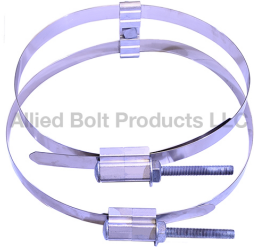

Banding

POLE BAND KIT

3/4" POLE BAND KIT

PART#	DESCRIPTION	PKG QTY	CTN QTY	CTN WT.
2450	3/4" STAINLESS STEEL BANDING CLAMP KIT WITH 36" BAND AND MOUNTING PLATE	1	1	0
2451	3/4" STAINLESS STEEL BANDING CLAMP KIT WITH 48" BAND AND MOUNTING PLATE	1	1	0
2452	3/4" STAINLESS STEEL BANDING CLAMP KIT WITH 60" BAND AND MOUNTING PLATE	1	1	0
2453	3/4" STAINLESS STEEL BANDING CLAMP KIT WITH 72" BAND AND MOUNTING PLATE	1	1	0
2454	3/4" STAINLESS STEEL BANDING CLAMP KIT WITH 80" BAND AND MOUNTING PLATE	1	1	0

1-1/4" POLE BAND KIT

PART#	DESCRIPTION	PKG QTY	CTN QTY	CTN WT.
2440	1-1/4" STAINLESS STEEL BANDING CLAMP KIT WITH 36" BAND AND MOUNTING PLATE	1	1	0
2441	1-1/4" STAINLESS STEEL BANDING CLAMP KIT WITH 48" BAND AND MOUNTING PLATE	1	1	0
2442	1-1/4" STAINLESS STEEL BANDING CLAMP KIT WITH 60" BAND AND MOUNTING PLATE	1	1	3
2443	1-1/4" STAINLESS STEEL BANDING CLAMP KIT WITH 72" BAND AND MOUNTING PLATE	1	1	0
2444	1-1/4" STAINLESS STEEL BANDING CLAMP KIT WITH 80" BAND AND MOUNTING PLATE	1	1	0