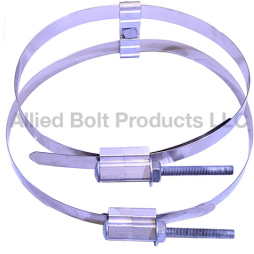

*Banding*

**POLE BAND KIT**

**3/4" POLE BAND KIT**

PART#	DESCRIPTION	PKG QTY	CTN QTY	CTN WT.
2450	3/4" STAINLESS STEEL BANDING CLAMP KIT WITH 36" BAND AND MOUNTING PLATE	1	1	0
2451	3/4" STAINLESS STEEL BANDING CLAMP KIT WITH 48" BAND AND MOUNTING PLATE	1	1	0
2452	3/4" STAINLESS STEEL BANDING CLAMP KIT WITH 60" BAND AND MOUNTING PLATE	1	1	0
2453	3/4" STAINLESS STEEL BANDING CLAMP KIT WITH 72" BAND AND MOUNTING PLATE	1	1	0
2454	3/4" STAINLESS STEEL BANDING CLAMP KIT WITH 80" BAND AND MOUNTING PLATE	1	1	0

**1-1/4" POLE BAND KIT**

PART#	DESCRIPTION	PKG QTY	CTN QTY	CTN WT.
2440	1-1/4" STAINLESS STEEL BANDING CLAMP KIT WITH 36" BAND AND MOUNTING PLATE	1	1	0
2441	1-1/4" STAINLESS STEEL BANDING CLAMP KIT WITH 48" BAND AND MOUNTING PLATE	1	1	0
2442	1-1/4" STAINLESS STEEL BANDING CLAMP KIT WITH 60" BAND AND MOUNTING PLATE	1	1	3
2443	1-1/4" STAINLESS STEEL BANDING CLAMP KIT WITH 72" BAND AND MOUNTING PLATE	1	1	0
2444	1-1/4" STAINLESS STEEL BANDING CLAMP KIT WITH 80" BAND AND MOUNTING PLATE	1	1	0