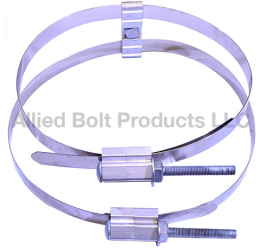

*Banding*

**POLE BAND KIT**

**3/4" Pole Band Kit**

PART#	DESCRIPTION	PKG QTY	CTN QTY	CTN WT.
2450	3/4" STAINLESS STEEL BANDING CLAMP KIT WITH 36" BAND AND MOUNTING PLATE	1	1	0
2451	3/4" STAINLESS STEEL BANDING CLAMP KIT WITH 48" BAND AND MOUNTING PLATE	1	1	0
2452	3/4" STAINLESS STEEL BANDING CLAMP KIT WITH 60" BAND AND MOUNTING PLATE	1	1	0
2453	3/4" STAINLESS STEEL BANDING CLAMP KIT WITH 72" BAND AND MOUNTING PLATE	1	1	0
2454	3/4" STAINLESS STEEL BANDING CLAMP KIT WITH 80" BAND AND MOUNTING PLATE	1	1	0

**1-1/4" Pole Band Kit**

PART#	DESCRIPTION	PKG QTY	CTN QTY	CTN WT.
2440	1-1/4" STAINLESS STEEL BANDING CLAMP KIT WITH 36" BAND AND MOUNTING PLATE	1	1	0
2441	1-1/4" STAINLESS STEEL BANDING CLAMP KIT WITH 48" BAND AND MOUNTING PLATE	1	1	0
2442	1-1/4" STAINLESS STEEL BANDING CLAMP KIT WITH 60" BAND AND MOUNTING PLATE	1	1	3
2443	1-1/4" STAINLESS STEEL BANDING CLAMP KIT WITH 72" BAND AND MOUNTING PLATE	1	1	0
2444	1-1/4" STAINLESS STEEL BANDING CLAMP KIT WITH 80" BAND AND MOUNTING PLATE	1	1	0