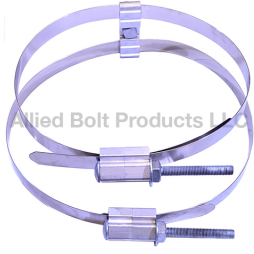

Banding

POLE BAND KIT

3/4" Pole Band Kit

PART#	DESCRIPTION	PKG QTY	CTN QTY	CTN WT.
2450	3/4" STAINLESS STEEL BANDING CLAMP KIT WITH 36" BAND AND MOUNTING PLATE	1	1	0
2451	3/4" STAINLESS STEEL BANDING CLAMP KIT WITH 48" BAND AND MOUNTING PLATE	1	1	0
2452	3/4" STAINLESS STEEL BANDING CLAMP KIT WITH 60" BAND AND MOUNTING PLATE	1	1	0
2453	3/4" STAINLESS STEEL BANDING CLAMP KIT WITH 72" BAND AND MOUNTING PLATE	1	1	0
2454	3/4" STAINLESS STEEL BANDING CLAMP KIT WITH 80" BAND AND MOUNTING PLATE	1	1	0

1-1/4" Pole Band Kit

PART#	DESCRIPTION	PKG QTY	CTN QTY	CTN WT.
2440	1-1/4" STAINLESS STEEL BANDING CLAMP KIT WITH 36" BAND AND MOUNTING PLATE	1	1	0
2441	1-1/4" STAINLESS STEEL BANDING CLAMP KIT WITH 48" BAND AND MOUNTING PLATE	1	1	0
2442	1-1/4" STAINLESS STEEL BANDING CLAMP KIT WITH 60" BAND AND MOUNTING PLATE	1	1	3
2443	1-1/4" STAINLESS STEEL BANDING CLAMP KIT WITH 72" BAND AND MOUNTING PLATE	1	1	0
2444	1-1/4" STAINLESS STEEL BANDING CLAMP KIT WITH 80" BAND AND MOUNTING PLATE	1	1	0