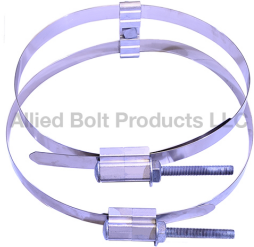

*Banding*

**POLE BAND KIT**  
**3/4" POLE BAND KIT**

PART#	DESCRIPTION	PKG QTY	CTN QTY	CTN WT.
2450	3/4" STAINLESS STEEL BANDING CLAMP KIT WITH 36" BAND AND MOUNTING PLATE	1	1	0
2451	3/4" STAINLESS STEEL BANDING CLAMP KIT WITH 48" BAND AND MOUNTING PLATE	1	1	0
2452	3/4" STAINLESS STEEL BANDING CLAMP KIT WITH 60" BAND AND MOUNTING PLATE	1	1	0
2453	3/4" STAINLESS STEEL BANDING CLAMP KIT WITH 72" BAND AND MOUNTING PLATE	1	1	0
2454	3/4" STAINLESS STEEL BANDING CLAMP KIT WITH 80" BAND AND MOUNTING PLATE	1	1	0

**1-1/4" POLE BAND KIT**

PART#	DESCRIPTION	PKG QTY	CTN QTY	CTN WT.
2440	1-1/4" STAINLESS STEEL BANDING CLAMP KIT WITH 36" BAND AND MOUNTING PLATE	1	1	0
2441	1-1/4" STAINLESS STEEL BANDING CLAMP KIT WITH 48" BAND AND MOUNTING PLATE	1	1	0
2442	1-1/4" STAINLESS STEEL BANDING CLAMP KIT WITH 60" BAND AND MOUNTING PLATE	1	1	3
2443	1-1/4" STAINLESS STEEL BANDING CLAMP KIT WITH 72" BAND AND MOUNTING PLATE	1	1	0
2444	1-1/4" STAINLESS STEEL BANDING CLAMP KIT WITH 80" BAND AND MOUNTING PLATE	1	1	0