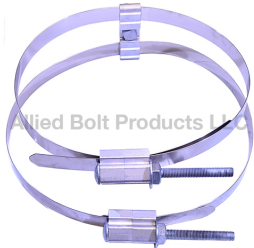

*Banding*

**POLE BAND KIT**  
**3/4" POLE BAND KIT**

PART#	DESCRIPTION	PKG QTY	CTN QTY	CTN WT.
2450	3/4" STAINLESS STEEL BANDING CLAMP KIT WITH 36" BAND AND MOUNTING PLATE	1	1	0
2451	3/4" STAINLESS STEEL BANDING CLAMP KIT WITH 48" BAND AND MOUNTING PLATE	1	1	0
2452	3/4" STAINLESS STEEL BANDING CLAMP KIT WITH 60" BAND AND MOUNTING PLATE	1	1	0
2453	3/4" STAINLESS STEEL BANDING CLAMP KIT WITH 72" BAND AND MOUNTING PLATE	1	1	0
2454	3/4" STAINLESS STEEL BANDING CLAMP KIT WITH 80" BAND AND MOUNTING PLATE	1	1	0

**1-1/4" POLE BAND KIT**

PART#	DESCRIPTION	PKG QTY	CTN QTY	CTN WT.
2440	1-1/4" STAINLESS STEEL BANDING CLAMP KIT WITH 36" BAND AND MOUNTING PLATE	1	1	0
2441	1-1/4" STAINLESS STEEL BANDING CLAMP KIT WITH 48" BAND AND MOUNTING PLATE	1	1	0
2442	1-1/4" STAINLESS STEEL BANDING CLAMP KIT WITH 60" BAND AND MOUNTING PLATE	1	1	3
2443	1-1/4" STAINLESS STEEL BANDING CLAMP KIT WITH 72" BAND AND MOUNTING PLATE	1	1	0
2444	1-1/4" STAINLESS STEEL BANDING CLAMP KIT WITH 80" BAND AND MOUNTING PLATE	1	1	0