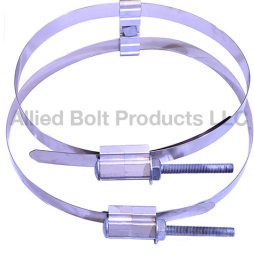

Banding

POLE BAND KIT

3/4" POLE BAND KIT

PART#	DESCRIPTION	PKG QTY	CTN QTY	CTN WT.
2450	3/4" STAINLESS STEEL BANDING CLAMP KIT WITH 36" BAND AND MOUNTING PLATE	1	1	0
2451	3/4" STAINLESS STEEL BANDING CLAMP KIT WITH 48" BAND AND MOUNTING PLATE	1	1	0
2452	3/4" STAINLESS STEEL BANDING CLAMP KIT WITH 60" BAND AND MOUNTING PLATE	1	1	0
2453	3/4" STAINLESS STEEL BANDING CLAMP KIT WITH 72" BAND AND MOUNTING PLATE	1	1	0
2454	3/4" STAINLESS STEEL BANDING CLAMP KIT WITH 80" BAND AND MOUNTING PLATE	1	1	0

1-1/4" POLE BAND KIT

PART#	DESCRIPTION	PKG QTY	CTN QTY	CTN WT.
2440	1-1/4" STAINLESS STEEL BANDING CLAMP KIT WITH 36" BAND AND MOUNTING PLATE	1	1	0
2441	1-1/4" STAINLESS STEEL BANDING CLAMP KIT WITH 48" BAND AND MOUNTING PLATE	1	1	0
2442	1-1/4" STAINLESS STEEL BANDING CLAMP KIT WITH 60" BAND AND MOUNTING PLATE	1	1	3
2443	1-1/4" STAINLESS STEEL BANDING CLAMP KIT WITH 72" BAND AND MOUNTING PLATE	1	1	0
2444	1-1/4" STAINLESS STEEL BANDING CLAMP KIT WITH 80" BAND AND MOUNTING PLATE	1	1	0