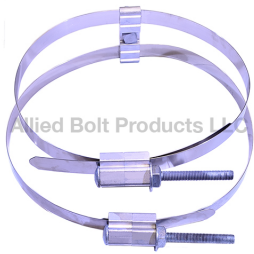

Banding

POLE BAND KIT

3/4" POLE BAND KIT

PART#	DESCRIPTION	PKG QTY	CTN QTY	CTN WT.
2450	3/4" STAINLESS STEEL BANDING CLAMP KIT WITH 36" BAND AND MOUNTING PLATE	1	1	0
2451	3/4" STAINLESS STEEL BANDING CLAMP KIT WITH 48" BAND AND MOUNTING PLATE	1	1	0
2452	3/4" STAINLESS STEEL BANDING CLAMP KIT WITH 60" BAND AND MOUNTING PLATE	1	1	0
2453	3/4" STAINLESS STEEL BANDING CLAMP KIT WITH 72" BAND AND MOUNTING PLATE	1	1	0
2454	3/4" STAINLESS STEEL BANDING CLAMP KIT WITH 80" BAND AND MOUNTING PLATE	1	1	0

1-1/4" POLE BAND KIT

PART#	DESCRIPTION	PKG QTY	CTN QTY	CTN WT.
2440	1-1/4" STAINLESS STEEL BANDING CLAMP KIT WITH 36" BAND AND MOUNTING PLATE	1	1	0
2441	1-1/4" STAINLESS STEEL BANDING CLAMP KIT WITH 48" BAND AND MOUNTING PLATE	1	1	0
2442	1-1/4" STAINLESS STEEL BANDING CLAMP KIT WITH 60" BAND AND MOUNTING PLATE	1	1	3
2443	1-1/4" STAINLESS STEEL BANDING CLAMP KIT WITH 72" BAND AND MOUNTING PLATE	1	1	0
2444	1-1/4" STAINLESS STEEL BANDING CLAMP KIT WITH 80" BAND AND MOUNTING PLATE	1	1	0