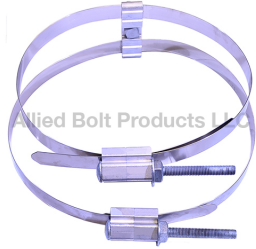

*Banding*

**POLE BAND KIT**

**3/4" POLE BAND KIT**

PART#	DESCRIPTION	PKG QTY	CTN QTY	CTN WT.
2450	3/4" STAINLESS STEEL BANDING CLAMP KIT WITH 36" BAND AND MOUNTING PLATE	1	1	0
2451	3/4" STAINLESS STEEL BANDING CLAMP KIT WITH 48" BAND AND MOUNTING PLATE	1	1	0
2452	3/4" STAINLESS STEEL BANDING CLAMP KIT WITH 60" BAND AND MOUNTING PLATE	1	1	0
2453	3/4" STAINLESS STEEL BANDING CLAMP KIT WITH 72" BAND AND MOUNTING PLATE	1	1	0
2454	3/4" STAINLESS STEEL BANDING CLAMP KIT WITH 80" BAND AND MOUNTING PLATE	1	1	0

**1-1/4" POLE BAND KIT**

PART#	DESCRIPTION	PKG QTY	CTN QTY	CTN WT.
2440	1-1/4" STAINLESS STEEL BANDING CLAMP KIT WITH 36" BAND AND MOUNTING PLATE	1	1	0
2441	1-1/4" STAINLESS STEEL BANDING CLAMP KIT WITH 48" BAND AND MOUNTING PLATE	1	1	0
2442	1-1/4" STAINLESS STEEL BANDING CLAMP KIT WITH 60" BAND AND MOUNTING PLATE	1	1	3
2443	1-1/4" STAINLESS STEEL BANDING CLAMP KIT WITH 72" BAND AND MOUNTING PLATE	1	1	0
2444	1-1/4" STAINLESS STEEL BANDING CLAMP KIT WITH 80" BAND AND MOUNTING PLATE	1	1	0