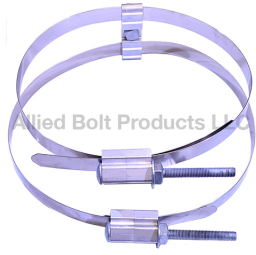

*Banding*

**POLE BAND KIT**

**3/4" POLE BAND KIT**

PART#	DESCRIPTION	PKG QTY	CTN QTY	CTN WT.
2450	3/4" STAINLESS STEEL BANDING CLAMP KIT WITH 36" BAND AND MOUNTING PLATE	1	1	0
2451	3/4" STAINLESS STEEL BANDING CLAMP KIT WITH 48" BAND AND MOUNTING PLATE	1	1	0
2452	3/4" STAINLESS STEEL BANDING CLAMP KIT WITH 60" BAND AND MOUNTING PLATE	1	1	0
2453	3/4" STAINLESS STEEL BANDING CLAMP KIT WITH 72" BAND AND MOUNTING PLATE	1	1	0
2454	3/4" STAINLESS STEEL BANDING CLAMP KIT WITH 80" BAND AND MOUNTING PLATE	1	1	0

**1-1/4" POLE BAND KIT**

PART#	DESCRIPTION	PKG QTY	CTN QTY	CTN WT.
2440	1-1/4" STAINLESS STEEL BANDING CLAMP KIT WITH 36" BAND AND MOUNTING PLATE	1	1	0
2441	1-1/4" STAINLESS STEEL BANDING CLAMP KIT WITH 48" BAND AND MOUNTING PLATE	1	1	0
2442	1-1/4" STAINLESS STEEL BANDING CLAMP KIT WITH 60" BAND AND MOUNTING PLATE	1	1	3
2443	1-1/4" STAINLESS STEEL BANDING CLAMP KIT WITH 72" BAND AND MOUNTING PLATE	1	1	0
2444	1-1/4" STAINLESS STEEL BANDING CLAMP KIT WITH 80" BAND AND MOUNTING PLATE	1	1	0