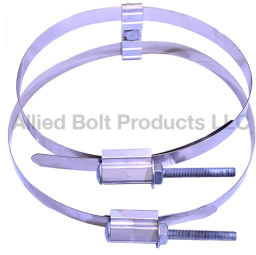

*Banding*

**POLE BAND KIT**

**3/4" Pole Band Kit**

PART#	DESCRIPTION	PKG QTY	CTN QTY	CTN WT.
2450	3/4" STAINLESS STEEL BANDING CLAMP KIT WITH 36" BAND AND MOUNTING PLATE	1	1	0
2451	3/4" STAINLESS STEEL BANDING CLAMP KIT WITH 48" BAND AND MOUNTING PLATE	1	1	0
2452	3/4" STAINLESS STEEL BANDING CLAMP KIT WITH 60" BAND AND MOUNTING PLATE	1	1	0
2453	3/4" STAINLESS STEEL BANDING CLAMP KIT WITH 72" BAND AND MOUNTING PLATE	1	1	0
2454	3/4" STAINLESS STEEL BANDING CLAMP KIT WITH 80" BAND AND MOUNTING PLATE	1	1	0

**1-1/4" Pole Band Kit**

PART#	DESCRIPTION	PKG QTY	CTN QTY	CTN WT.
2440	1-1/4" STAINLESS STEEL BANDING CLAMP KIT WITH 36" BAND AND MOUNTING PLATE	1	1	0
2441	1-1/4" STAINLESS STEEL BANDING CLAMP KIT WITH 48" BAND AND MOUNTING PLATE	1	1	0
2442	1-1/4" STAINLESS STEEL BANDING CLAMP KIT WITH 60" BAND AND MOUNTING PLATE	1	1	3
2443	1-1/4" STAINLESS STEEL BANDING CLAMP KIT WITH 72" BAND AND MOUNTING PLATE	1	1	0
2444	1-1/4" STAINLESS STEEL BANDING CLAMP KIT WITH 80" BAND AND MOUNTING PLATE	1	1	0