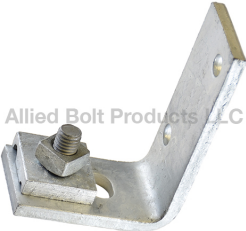

Poleline Hardware Catalog

June 25, 2026

Wall and Frame Brackets

L & S WALL BRACKET WALL BRACKET

PART#	DESCRIPTION	PKG QTY	CTN QTY	CTN WT.
881	S WALL BRACKET	25	1	41
882	L WALL BRACKET	25	1	75