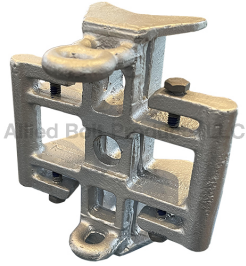

ADSS Fiber Cable Hardware

POLE MOUNTED SQUID FIXTURE

Pole Mounted Squid Fixture

PART#	DESCRIPTION	PKG QTY	CTN QTY	CTN WT.
944	POLE MOUNTED SQUID FIXTURE	5	1	15