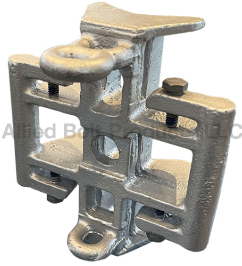

ADSS Fiber Cable Hardware

POLE MOUNTED SQUID FIXTURE

Pole Mounted Squid Fixture

PART#	DESCRIPTION	PKG QTY	CTN QTY	CTN WT.
944	POLE MOUNTED SQUID FIXTURE	5	1	15