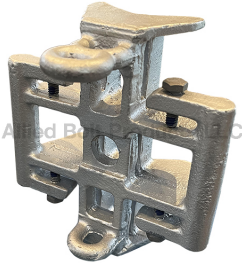

*ADSS Fiber Cable Hardware*

**POLE MOUNTED SQUID FIXTURE**

Pole Mounted Squid Fixture

PART#	DESCRIPTION	PKG QTY	CTN QTY	CTN WT.
944	POLE MOUNTED SQUID FIXTURE	5	1	15