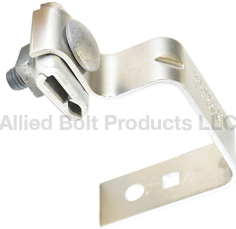

Hangers

SINGLE TAP BRACKET
ALUMINUM TAP BRACKET

PART#	DESCRIPTION	PKG QTY	CTN QTY	CTN WT.
1003	2-1/2" TAP BRACKET	50	1	10

STEEL TAP BRACKET

PART#	DESCRIPTION	PKG QTY	CTN QTY	CTN WT.
1015	2-1/2" STEEL TAP BRACKET	50	1	18