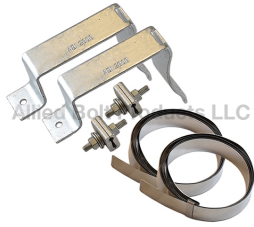

Hangers

ENCLOSURE MOUNTING KIT

ENCLOSURE MOUNTING KIT

PART#	DESCRIPTION	PKG QTY	CTN QTY	CTN WT.
2000	ENCLOSURE MOUNTING KIT	1	4	7