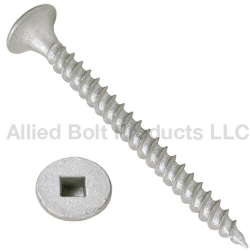

*Drywall Screws*

Allied Bolt Products LLC

Square Drive Bugle Head Fine Thread Drywall Screw

**#6 SQUARE DRIVE BUGLE HEAD FINE THREAD DRYWALL SCREW**

PART#	DESCRIPTION	PKG QTY	CTN QTY	CTN WT.
2326	#6 X 1" SQUARE DRIVE BUGLE HEAD FINE THREAD DRYWALL SCREW	100	40	13
2328	#6 X 1-1/4" SQUARE DRIVE BUGLE HEAD FINE THREAD DRYWALL SCREW	100	40	16
2330	#6 X 1-5/8" SQUARE DRIVE BUGLE HEAD FINE THREAD DRYWALL SCREW	100	32	16
2332	#6 X 2" SQUARE DRIVE BUGLE HEAD FINE THREAD DRYWALL SCREW	100	16	10
2334	#6 X 2-1/4" SQUARE DRIVE BUGLE HEAD FINE THREAD DRYWALL SCREW	100	16	12

Allied Bolt Products LLC

**#8 SQUARE DRIVE BUGLE HEAD FINE THREAD DRYWALL SCREW**

PART#	DESCRIPTION	PKG QTY	CTN QTY	CTN WT.
2336	#8 X 2-1/2" SQUARE DRIVE BUGLE HEAD FINE THREAD DRYWALL SCREW	100	16	13
2337	#8 X 3" SQUARE DRIVE BUGLE HEAD FINE THREAD DRYWALL SCREW	100	16	19