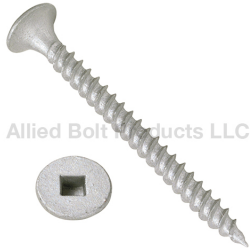

*Drywall Screws*

Allied Bolt Products LLC

Square Drive Bugle Head Fine Thread Drywall Screw

**#6 SQUARE DRIVE BUGLE HEAD FINE THREAD DRYWALL SCREW**

PART#	DESCRIPTION	PKG QTY	CTN QTY	CTN WT.
2326	#6 X 1" SQUARE DRIVE BUGLE HEAD FINE THREAD DRYWALL SCREW	100	40	13
2328	#6 X 1-1/4" SQUARE DRIVE BUGLE HEAD FINE THREAD DRYWALL SCREW	100	40	16
2330	#6 X 1-5/8" SQUARE DRIVE BUGLE HEAD FINE THREAD DRYWALL SCREW	100	32	16
2332	#6 X 2" SQUARE DRIVE BUGLE HEAD FINE THREAD DRYWALL SCREW	100	16	10
2334	#6 X 2-1/4" SQUARE DRIVE BUGLE HEAD FINE THREAD DRYWALL SCREW	100	16	12

Allied Bolt Products LLC

**#8 SQUARE DRIVE BUGLE HEAD FINE THREAD DRYWALL SCREW**

PART#	DESCRIPTION	PKG QTY	CTN QTY	CTN WT.
2336	#8 X 2-1/2" SQUARE DRIVE BUGLE HEAD FINE THREAD DRYWALL SCREW	100	16	13
2337	#8 X 3" SQUARE DRIVE BUGLE HEAD FINE THREAD DRYWALL SCREW	100	16	19