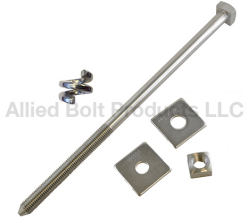

Poleline Hardware Catalog

June 19, 2024

Poleline Bolts

316 STAINLESS STEEL SQUARE HEAD BOLT KIT

5/8" 316 STAINLESS STEEL SQUARE HEAD BOLT KIT

| PART# | DESCRIPTION | PKG QTY | CTN QTY | CTN WT. |
|-------|---|---------|---------|---------|
| 65810 | 5/8" X 10" 316 STAINLESS STEEL SQUARE HEAD BOLT KIT | 20 | 1 | 24 |
| 65812 | 5/8" X 12" 316 STAINLESS STEEL SQUARE HEAD BOLT KIT | 20 | 1 | 28 |
| 65814 | 5/8" X 14" 316 STAINLESS STEEL SQUARE HEAD BOLT KIT | 15 | 1 | 28 |
| 65816 | 5/8" X 16" 316 STAINLESS STEEL SQUARE HEAD BOLT KIT | 15 | 1 | 22 |

316 STAINLESS STEEL SQUARE HEAD BOLT KIT

3/4" 316 STAINLESS STEEL SQUARE HEAD BOLT KIT

| PART# | DESCRIPTION | PKG QTY | CTN QTY | CTN WT. |
|-------|---|---------|---------|---------|
| 63410 | 3/4" X 10" 316 STAINLESS STEEL SQUARE HEAD BOLT KIT | 25 | 1 | 55 |
| 63412 | 3/4" X 12" 316 STAINLESS STEEL SQUARE HEAD BOLT KIT | 50 | 1 | 84 |
| 63414 | 3/4" X 14" 316 STAINLESS STEEL SQUARE HEAD BOLT KIT | 25 | 1 | 47 |
| 63416 | 3/4" X 16" 316 STAINLESS STEEL SQUARE HEAD BOLT KIT | 25 | 1 | 35 |