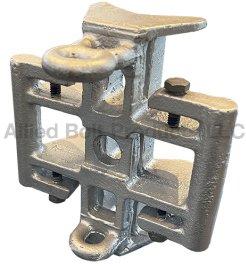

ADSS Fiber Cable Hardware

Pole Mounted Squid Fixture

Pole Mounted Squid Fixture

PART#	DESCRIPTION	PKG QTY	CTN QTY	CTN WT.
944	Pole Mounted Squid Fixture	5	1	15